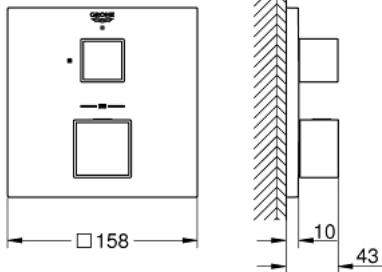

### PRODUCT DESCRIPTION

- Colour: Supersteel
- trim set for GROHE Rapido SmartBox (35 600/35 604)
- GROHE TurboStat - compact cartridge with wax thermostatic element
- GROHE LongLife finish
- GROHE FastFixation escutcheon with covered shaft sealing and covered fixing
- metal escutcheon, retroactively 6° adjustable
- GROHE SafeStop - safety button at 38°C
- GROHE SafeStop Plus - optional temperature limiter at 43°C or 46°C included
- built-in non-return valves and dirt strainers
- ceramic stop valve, 120°
- without roughing-in set 35 600/35 604 (please order separately)
- flow performance: outlet B = 27 l/min, outlet C = 30 l/min