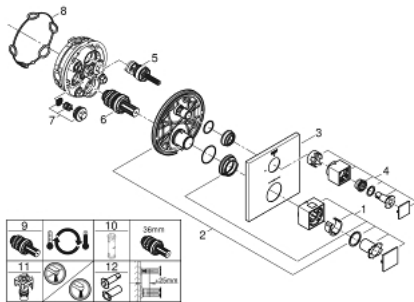

## 24 153 DC0 GROHTHERM CUBE THERMOSTATIC MIXER FOR 1 OUTLET WITH SHUT OFF VALVE

### PRODUCT DESCRIPTION

- Colour: Supersteel
- trim set for GROHE Rapido SmartBox (35 600/35 604)
- GROHE TurboStat - compact cartridge with wax thermostatic element
- GROHE LongLife finish
- GROHE FastFixation escutcheon with covered shaft sealing and covered fixing
- metal escutcheon, retroactively 6° adjustable
- GROHE SafeStop - safety button at 38°C
- GROHE SafeStop Plus - optional temperature limiter at 43°C or 46°C included
- built-in non-return valves and dirt strainers
- ceramic stop valve, 120°
- without roughing-in set 35 600/35 604 (please order separately)
- flow performance: outlet B = 27 l/min, outlet C = 30 l/min

### SPARE PARTS, January 2019 – June 2021

- 1: Temperature control handle (Spare part-nr. 49091DC0)
- 2: Mounting plate (Spare part-nr. 49080000)
- 3: Escutcheon (Spare part-nr. 49109DC0)
- 4: Shut-off handle Aquadimmer (Spare part-nr. 49092DC0)
- 5: Aquadimmer (Spare part-nr. 49084000)
- 6: Thermostatic compact cartridge 3/4" (Spare part-nr. 49028000)
- 7: Non-return valve (Spare part-nr. 49085000)
- 8: Ball seal dia. 9x6.8 mm (Spare part-nr. 48360000)
- 9: GROHE TurboStat cartridge 3/4" (Spare part-nr. 49003000)\*
- 10: Socket spanner (Spare part-nr. 49059000)\*
- 11: Service stops (Spare part-nr. 1405300M)\*
- 12: Universal extension set 2-handle thermostats, 25 mm (Spare part-nr. 14058000)\*