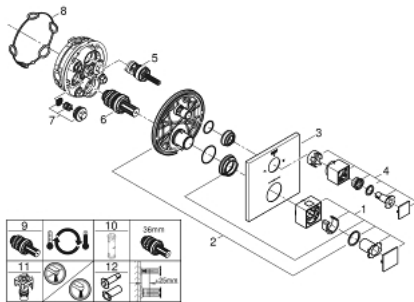

24 154 AL0 GROHTHERM CUBE THERMOSTATIC SHOWER MIXER FOR 2 OUTLETS WITH INTEGRATED SHUT OFF/DIVERTER VALVE

PRODUCT DESCRIPTION

- Colour: brushed hard graphite
- trim set for GROHE Rapido SmartBox (35 600/35 604)
- GROHE TurboStat - compact cartridge with wax thermoelement
- GROHE LongLife finish
- GROHE FastFixation escutcheon with covered shaft sealing and covered fixing
- metal escutcheon, retroactively 6° adjustable
- printed head and hand shower symbol
- GROHE SafeStop - safety button at 38°C
- GROHE SafeStop Plus - optional temperature limiter at 43°C or 46°C included
- GROHE AquaDimmer, integrated shut off/diverter valve
- without roughing-in set 35 600/35 604 (please order separately)
- flow performance: outlet B = 27 l/min, outlet C = 30 l/min

24 154 AL0 GROHTHERM CUBE THERMOSTATIC SHOWER MIXER FOR 2 OUTLETS WITH INTEGRATED SHUT OFF/DIVERTER VALVE

SPARE PARTS, March 2019 – June 2021

- 1: Temperature control handle (Spare part-nr. 49091AL0)
- 2: Mounting plate (Spare part-nr. 49080000)
- 3: Escutcheon (Spare part-nr. 49102AL0)
- 4: Shut-off handle Aquadimmer (Spare part-nr. 49092AL0)
- 5: Aquadimmer (Spare part-nr. 49084000)
- 6: Thermostatic compact cartridge 3/4" (Spare part-nr. 49028000)
- 7: Non-return valve (Spare part-nr. 49085000)
- 8: Ball seal dia. 9x6.8 mm (Spare part-nr. 48360000)
- 9: GROHE TurboStat cartridge 3/4" (Spare part-nr. 49003000)*
- 10: Socket spanner (Spare part-nr. 49059000)*
- 11: Service stops (Spare part-nr. 1405300M)*
- 12: Universal extension set 2-handle thermostats, 25 mm (Spare part-nr. 14058000)*