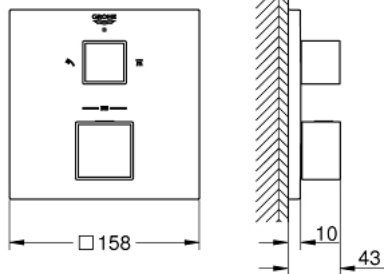

24 154 AL0 GROHTHERM CUBE THERMOSTATIC SHOWER MIXER FOR 2 OUTLETS WITH INTEGRATED SHUT OFF/DIVERTER VALVE

PRODUCT DESCRIPTION

- Colour: brushed hard graphite
- trim set for GROHE Rapido SmartBox (35 600/35 604)
- GROHE TurboStat - compact cartridge with wax thermoelement
- GROHE LongLife finish
- GROHE FastFixation escutcheon with covered shaft sealing and covered fixing
- metal escutcheon, retroactively 6° adjustable
- printed head and hand shower symbol
- GROHE SafeStop - safety button at 38°C
- GROHE SafeStop Plus - optional temperature limiter at 43°C or 46°C included
- GROHE AquaDimmer, integrated shut off/diverter valve
- without roughing-in set 35 600/35 604 (please order separately)
- flow performance: outlet B = 27 l/min, outlet C = 30 l/min

24 154 AL0 GROHTHERM CUBE THERMOSTATIC SHOWER MIXER FOR 2 OUTLETS WITH INTEGRATED SHUT OFF/DIVERTER VALVE

SPARE PARTS, March 2019 – June 2021

- 1: Temperature control handle (Spare part-nr. 49091AL0)
- 2: Mounting plate (Spare part-nr. 49080000)
- 3: Escutcheon (Spare part-nr. 49102AL0)
- 4: Shut-off handle Aquadimmer (Spare part-nr. 49092AL0)
- 5: Aquadimmer (Spare part-nr. 49084000)
- 6: Thermostatic compact cartridge 3/4" (Spare part-nr. 49028000)
- 7: Non-return valve (Spare part-nr. 49085000)
- 8: Ball seal dia. 9x6.8 mm (Spare part-nr. 48360000)
- 9: GROHE TurboStat cartridge 3/4" (Spare part-nr. 49003000)*
- 10: Socket spanner (Spare part-nr. 49059000)*
- 11: Service stops (Spare part-nr. 1405300M)*
- 12: Universal extension set 2-handle thermostats, 25 mm (Spare part-nr. 14058000)*