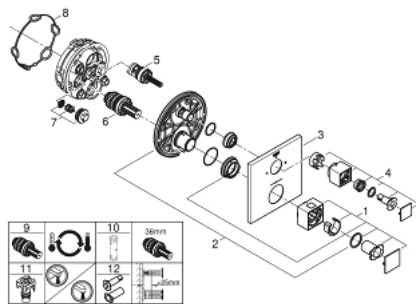

24 154 DC0 GROHTHERM CUBE THERMOSTATIC SHOWER MIXER FOR 2 OUTLETS WITH INTEGRATED SHUT OFF/DIVERTER VALVE

PRODUCT DESCRIPTION

- Colour: Supersteel
- trim set for GROHE Rapido SmartBox (35 600/35 604)
- GROHE TurboStat - compact cartridge with wax thermostatic element
- GROHE LongLife finish
- GROHE FastFixation escutcheon with covered shaft sealing and covered fixing
- metal escutcheon, retroactively 6° adjustable
- printed head and hand shower symbol
- GROHE SafeStop - safety button at 38°C
- GROHE SafeStop Plus - optional temperature limiter at 43°C or 46°C included
- GROHE AquaDimmer, integrated shut off/diverter valve
- without roughing-in set 35 600/35 604 (please order separately)
- flow performance: outlet B = 27 l/min, outlet C = 30 l/min

24 154 DC0 GROHTHERM CUBE THERMOSTATIC SHOWER MIXER FOR 2 OUTLETS WITH INTEGRATED SHUT OFF/DIVERTER VALVE

SPARE PARTS, January 2019 – June 2021

- 1: Temperature control handle (Spare part-nr. 49091DC0)
- 2: Mounting plate (Spare part-nr. 49080000)
- 3: Escutcheon (Spare part-nr. 49102DC0)
- 4: Shut-off handle Aquadimmer (Spare part-nr. 49092DC0)
- 5: Aquadimmer (Spare part-nr. 49084000)
- 6: Thermostatic compact cartridge 3/4" (Spare part-nr. 49028000)
- 7: Non-return valve (Spare part-nr. 49085000)
- 8: Ball seal dia. 9x6.8 mm (Spare part-nr. 48360000)
- 9: GROHE TurboStat cartridge 3/4" (Spare part-nr. 49003000)*
- 10: Socket spanner (Spare part-nr. 49059000)*
- 11: Service stops (Spare part-nr. 1405300M)*
- 12: Universal extension set 2-handle thermostats, 25 mm (Spare part-nr. 14058000)*