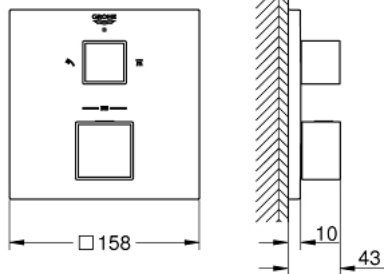

24 154 DC0 GROHTHERM CUBE THERMOSTATIC SHOWER MIXER FOR 2 OUTLETS WITH INTEGRATED SHUT OFF/DIVERTER VALVE

PRODUCT DESCRIPTION

- Colour: Supersteel
- trim set for GROHE Rapido SmartBox (35 600/35 604)
- GROHE TurboStat - compact cartridge with wax thermostatic element
- GROHE LongLife finish
- GROHE FastFixation escutcheon with covered shaft sealing and covered fixing
- metal escutcheon, retroactively 6° adjustable
- printed head and hand shower symbol
- GROHE SafeStop - safety button at 38°C
- GROHE SafeStop Plus - optional temperature limiter at 43°C or 46°C included
- GROHE AquaDimmer, integrated shut off/diverter valve
- without roughing-in set 35 600/35 604 (please order separately)
- flow performance: outlet B = 27 l/min, outlet C = 30 l/min

24 154 DC0 GROHTHERM CUBE THERMOSTATIC SHOWER MIXER FOR 2 OUTLETS WITH INTEGRATED SHUT OFF/DIVERTER VALVE

SPARE PARTS, January 2019 – June 2021

- 1: Temperature control handle (Spare part-nr. 49091DC0)
- 2: Mounting plate (Spare part-nr. 49080000)
- 3: Escutcheon (Spare part-nr. 49102DC0)
- 4: Shut-off handle Aquadimmer (Spare part-nr. 49092DC0)
- 5: Aquadimmer (Spare part-nr. 49084000)
- 6: Thermostatic compact cartridge 3/4" (Spare part-nr. 49028000)
- 7: Non-return valve (Spare part-nr. 49085000)
- 8: Ball seal dia. 9x6.8 mm (Spare part-nr. 48360000)
- 9: GROHE TurboStat cartridge 3/4" (Spare part-nr. 49003000)*
- 10: Socket spanner (Spare part-nr. 49059000)*
- 11: Service stops (Spare part-nr. 1405300M)*
- 12: Universal extension set 2-handle thermostats, 25 mm (Spare part-nr. 14058000)*