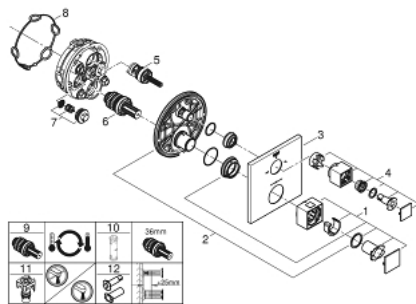

24 155 DC0 GROHTHERM CUBE THERMOSTATIC BATH TUB MIXER FOR 2 OUTLETS WITH INTEGRATED SHUT OFF/DIVERTER VALVE

PRODUCT DESCRIPTION

- Colour: Supersteel
- trim set for GROHE Rapido SmartBox (35 600/35 604)
- GROHE TurboStat - compact cartridge with wax thermostatic element
- GROHE LongLife finish
- GROHE FastFixation escutcheon with covered shaft sealing and covered fixing
- metal escutcheon, retroactively 6° adjustable
- printed hand shower and bath filler symbol
- GROHE SafeStop - safety button at 38°C
- GROHE SafeStop Plus - optional temperature limiter at 43°C or 46°C included
- GROHE AquaDimmer, integrated shut off/diverter valve
- without roughing-in set 35 600/35 604 (please order separately)
- flow performance: outlet B = 27 l/min, outlet C = 30 l/min

24 155 DC0 GROHTHERM CUBE THERMOSTATIC BATH TUB MIXER FOR 2 OUTLETS WITH INTEGRATED SHUT OFF/DIVERTER VALVE

SPARE PARTS, January 2019 – June 2021

- 1: Temperature control handle (Spare part-nr. 49091DC0)
- 2: Mounting plate (Spare part-nr. 49080000)
- 3: Escutcheon (Spare part-nr. 49103DC0)
- 4: Shut-off handle Aquadimmer (Spare part-nr. 49092DC0)
- 5: Aquadimmer (Spare part-nr. 49084000)
- 6: Thermostatic compact cartridge 3/4" (Spare part-nr. 49028000)
- 7: Non-return valve (Spare part-nr. 49085000)
- 8: Ball seal dia. 9x6.8 mm (Spare part-nr. 48360000)
- 9: GROHE TurboStat cartridge 3/4" (Spare part-nr. 49003000)*
- 10: Socket spanner (Spare part-nr. 49059000)*
- 11: Service stops (Spare part-nr. 1405300M)*
- 12: Universal extension set 2-handle thermostats, 25 mm (Spare part-nr. 14058000)*