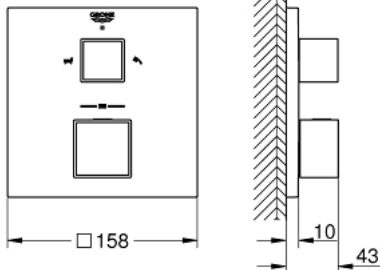

24 155 DC0 GROHTHERM CUBE THERMOSTATIC BATH TUB MIXER FOR 2 OUTLETS WITH INTEGRATED SHUT OFF/DIVERTER VALVE

PRODUCT DESCRIPTION

- Colour: Supersteel
- trim set for GROHE Rapido SmartBox (35 600/35 604)
- GROHE TurboStat - compact cartridge with wax thermostatic element
- GROHE LongLife finish
- GROHE FastFixation escutcheon with covered shaft sealing and covered fixing
- metal escutcheon, retroactively 6° adjustable
- printed hand shower and bath filler symbol
- GROHE SafeStop - safety button at 38°C
- GROHE SafeStop Plus - optional temperature limiter at 43°C or 46°C included
- GROHE AquaDimmer, integrated shut off/diverter valve
- without roughing-in set 35 600/35 604 (please order separately)
- flow performance: outlet B = 27 l/min, outlet C = 30 l/min

24 155 DC0 GROHTHERM CUBE THERMOSTATIC BATH TUB MIXER FOR 2 OUTLETS WITH INTEGRATED SHUT OFF/DIVERTER VALVE

SPARE PARTS, January 2019 – June 2021

- 1: Temperature control handle (Spare part-nr. 49091DC0)
- 2: Mounting plate (Spare part-nr. 49080000)
- 3: Escutcheon (Spare part-nr. 49103DC0)
- 4: Shut-off handle Aquadimmer (Spare part-nr. 49092DC0)
- 5: Aquadimmer (Spare part-nr. 49084000)
- 6: Thermostatic compact cartridge 3/4" (Spare part-nr. 49028000)
- 7: Non-return valve (Spare part-nr. 49085000)
- 8: Ball seal dia. 9x6.8 mm (Spare part-nr. 48360000)
- 9: GROHE TurboStat cartridge 3/4" (Spare part-nr. 49003000)*
- 10: Socket spanner (Spare part-nr. 49059000)*
- 11: Service stops (Spare part-nr. 1405300M)*
- 12: Universal extension set 2-handle thermostats, 25 mm (Spare part-nr. 14058000)*