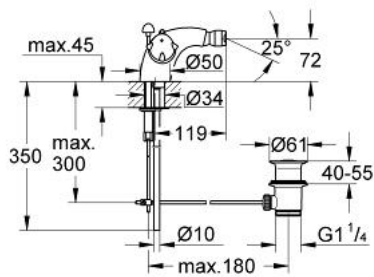

24 416 000 TALIA SINGLE-HOLE BIDET MIXER

PRODUCT DESCRIPTION

- Colour: chrome
- ceramic headparts 1/2", 180°
- ball-joint mousseur
- pop-up waste set 1 1/4"
- copper pipes
- rapid-installation-system
- GROHE LongLife finish

24 416 000 TALIA SINGLE-HOLE BIDET MIXER

SPARE PARTS, September 2007 – now

- 1: Handle (Spare part-nr. 453571P0)
- 1.1: Replacement handle connection kit (Spare part-nr. 45186000)
- 1.1.1: O-ring $\varnothing 18.2 \times \varnothing 1.7$ (Spare part-nr. 0392400M)
- 2: Ring (Spare part-nr. 03070000)
- 3: Ceramic headpart, 1/2" (Spare part-nr. 45346000)
- 3.1: O-ring $\varnothing 18.2 \times \varnothing 1.7$ (Spare part-nr. 0392400M)
- 4: Ball-joint aerator (Spare part-nr. 13915000)
- 4.1: Mousseur (Spare part-nr. 13928000)
- 5: Pop-up rod (Spare part-nr. 45823000)
- 6: Shank mounting kit (Spare part-nr. 46122000)
- 7: Pop-up waste set (Spare part-nr. 28915000)
- 7.1: Plug (Spare part-nr. 45210000)