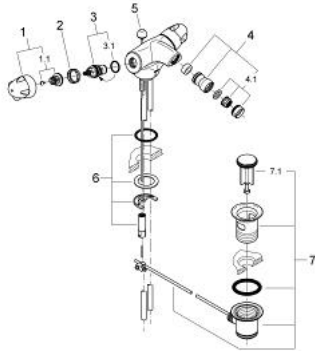

24 416 000 TALIA SINGLE-HOLE BIDET MIXER

PRODUCT DESCRIPTION

- Colour: chrome
- ceramic headparts 1/2", 180°
- ball-joint mousseur
- pop-up waste set 1 1/4"
- copper pipes
- rapid-installation-system
- GROHE LongLife finish

24 416 000 TALIA SINGLE-HOLE BIDET MIXER

SPARE PARTS, September 2007 – now

- 1: Handle (Spare part-nr. 453571P0)
- 1.1: Replacement handle connection kit (Spare part-nr. 45186000)
- 1.1.1: O-ring $\varnothing 18.2 \times \varnothing 1.7$ (Spare part-nr. 0392400M)
- 2: Ring (Spare part-nr. 03070000)
- 3: Ceramic headpart, 1/2" (Spare part-nr. 45346000)
- 3.1: O-ring $\varnothing 18.2 \times \varnothing 1.7$ (Spare part-nr. 0392400M)
- 4: Ball-joint aerator (Spare part-nr. 13915000)
- 4.1: Mousseur (Spare part-nr. 13928000)
- 5: Pop-up rod (Spare part-nr. 45823000)
- 6: Shank mounting kit (Spare part-nr. 46122000)
- 7: Pop-up waste set (Spare part-nr. 28915000)
- 7.1: Plug (Spare part-nr. 45210000)