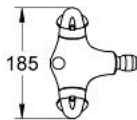

24 416 000 TALIA SINGLE-HOLE BIDET MIXER

PRODUCT DESCRIPTION

- Colour: chrome
- ceramic headparts 1/2", 180°
- ball-joint mousseur
- pop-up waste set 1 1/4"
- copper pipes
- rapid-installation-system
- GROHE LongLife finish

24 416 000 TALIA SINGLE-HOLE BIDET MIXER

SPARE PARTS, September 2007 – now

- 1: Handle (Spare part-nr. 453571P0)
- 1.1: Replacement handle connection kit (Spare part-nr. 45186000)
- 1.1.1: O-ring $\varnothing 18.2 \times \varnothing 1.7$ (Spare part-nr. 0392400M)
- 2: Ring (Spare part-nr. 03070000)
- 3: Ceramic headpart, 1/2" (Spare part-nr. 45346000)
- 3.1: O-ring $\varnothing 18.2 \times \varnothing 1.7$ (Spare part-nr. 0392400M)
- 4: Ball-joint aerator (Spare part-nr. 13915000)
- 4.1: Mousseur (Spare part-nr. 13928000)
- 5: Pop-up rod (Spare part-nr. 45823000)
- 6: Shank mounting kit (Spare part-nr. 46122000)
- 7: Pop-up waste set (Spare part-nr. 28915000)
- 7.1: Plug (Spare part-nr. 45210000)