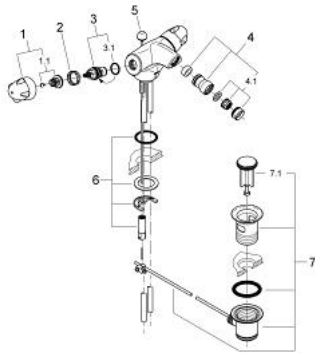

## 24 416 000 TALIA SINGLE-HOLE BIDET MIXER 1/2"

### PRODUCT DESCRIPTION

- Colour: chrome
- Carbodur ceramic headparts 1/2", 180°
- ball-joint mousseur
- pop-up waste set 1 1/4"
- copper pipes
- rapid installation system
- GROHE LongLife finish

### SPARE PARTS, 9月 2007 – now

1: Handle (Spare part-nr. 45357IP0)

1.1: Replacement handle connection kit (Spare part-nr. 45186000)

1.1.1: O-ring Ø 18.2 x Ø 1.7 (Spare part-nr. 0392400M)

2: Support ring (Spare part-nr. 03070000)

3: Ceramic headpart 1/2" (Spare part-nr. 45346000)

3.1: O-ring Ø 18.2 x Ø 1.7 (Spare part-nr. 0392400M)

4: Ball-joint aerator (Spare part-nr. 13915000)

4.1: Mousseur (Spare part-nr. 13928000)

5: Pop-up rod (Spare part-nr. 45823000)