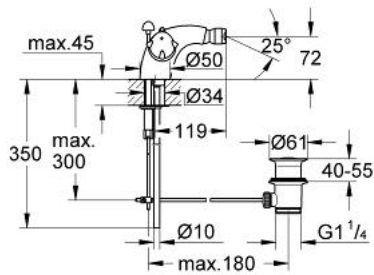

### PRODUCT DESCRIPTION

- Colour: chrome
- Carbodur ceramic headparts 1/2", 180°
- ball-joint mousseur
- pop-up waste set 1 1/4"
- copper pipes
- rapid installation system
- GROHE LongLife finish

## 24 416 000 TALIA SINGLE-HOLE BIDET MIXER 1/2"

### SPARE PARTS, 9月 2007 – now

1: Handle (Spare part-nr. 45357IP0)

1.1: Replacement handle connection kit (Spare part-nr. 45186000)

1.1.1: O-ring Ø 18.2 x Ø 1.7 (Spare part-nr. 0392400M)

2: Support ring (Spare part-nr. 03070000)

3: Ceramic headpart 1/2" (Spare part-nr. 45346000)

3.1: O-ring Ø 18.2 x Ø 1.7 (Spare part-nr. 0392400M)

4: Ball-joint aerator (Spare part-nr. 13915000)

4.1: Mousseur (Spare part-nr. 13928000)

5: Pop-up rod (Spare part-nr. 45823000)