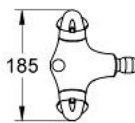

## 24 416 000 TALIA SINGLE-HOLE BIDET MIXER 1/2"

### PRODUCT DESCRIPTION

- Colour: chrome
- Carbodur ceramic headparts 1/2", 180°
- ball-joint mousseur
- pop-up waste set 1 1/4"
- copper pipes
- rapid installation system
- GROHE LongLife finish

### SPARE PARTS, 9月 2007 – now

1: Handle (Spare part-nr. 45357IP0)

1.1: Replacement handle connection kit (Spare part-nr. 45186000)

1.1.1: O-ring Ø 18.2 x Ø 1.7 (Spare part-nr. 0392400M)

2: Support ring (Spare part-nr. 03070000)