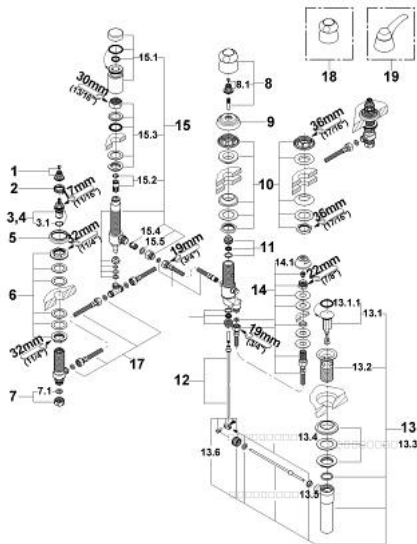

## 24 667 000 TALIA THREE-HOLE BIDET MIXER

### SPARE PARTS, 1月 1994 – now

- 1: Replacement handle connection kit (Spare part-nr. 45186000)
  - 1.1: O-ring  $\varnothing$  18.2 x  $\varnothing$  1.7 (Spare part-nr. 0392400M)
  - 2: Support ring (Spare part-nr. 03070000)
  - 3: Ceramic headpart 1/2" (Spare part-nr. 45882000)
  - 3.1: O-ring  $\varnothing$  18.2 x  $\varnothing$  1.7 (Spare part-nr. 0392400M)
  - 4: Ceramic headpart 1/2" (Spare part-nr. 45883000)
  - 4.1: O-ring  $\varnothing$  18.2 x  $\varnothing$  1.7 (Spare part-nr. 0392400M)
  - 5: Escutcheon (Spare part-nr. 45822000)
  - 6: Counter screws M28 x 1.5 (Spare part-nr. 45025000)
  - 7: Coupling nut 1/2" x 14.5 mm (Spare part-nr. 1290200M)
  - 7.1: Fibre seal  $\varnothing$  18,5 x  $\varnothing$  12 x 2 (Spare part-nr. 0138900M)
  - 8: Diverter handle (Spare part-nr. 45799000)
  - 8.1: Replacement handle connection kit (Spare part-nr. 45186000)
  - 9: Escutcheon (Spare part-nr. 02281000)
  - 10: Screw connection M30 x 1.5 (Spare part-nr. 45026000)
  - 11: Seal kit (Spare part-nr. 45027000)
  - 12: Joint rod (Spare part-nr. 06085000)
  - 13: Waste fitting (Spare part-nr. 28957000)
  - 13.1: Plug (Spare part-nr. 45324000)
  - 13.2: Housing (Spare part-nr. 01153000)
  - 13.3: Ball rod (Spare part-nr. 45264000)
  - 14: Rim spray (Spare part-nr. 24210000)
  - 14.1: Spray faceplate (Spare part-nr. 02664000)
  - 15: Vacuum breaker (Spare part-nr. 45852000)
  - 15.1: Shank mounting kit (Spare part-nr. 45855000)
  - 15.2: Non-return valve (Spare part-nr. 08565000)
  - 15.3: Fibre seal  $\varnothing$  18,5 x  $\varnothing$  12 x 2 (Spare part-nr. 0138900M)
  - 16: Connection hose (Spare part-nr. 46255000)
  - 17: Flexible connection hose (Spare part-nr. 45704000)
  - 18: Handle (Spare part-nr. 45818000)\*
  - 19: Lever (Spare part-nr. 45820000)\*
- \* Optional accessories