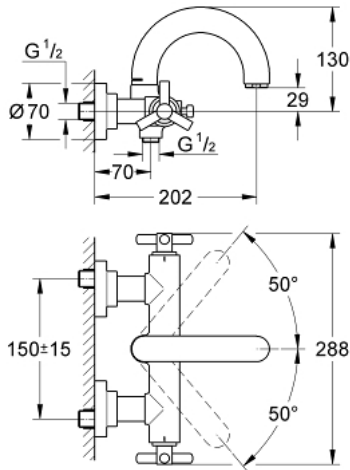

25 010 000 **ATRIO BATH MIXER 1/2"**

PRODUCT DESCRIPTION

- Colour: chrome
- wall mounted
- ceramic headparts 1/2", 90°
- GROHE LongLife finish
- automatic diverter: bath/shower
- swivel tubular spout with stop limiter
- mousseur
- integrated non-return valves in the shower outlet 1/2"
- covered S-unions
- protected against backflow
- without shower set
- with Ypsilon handle

25 010 000 ATRIO BATH MIXER 1/2"

SPARE PARTS, 9月 2018 – now

- 1: Handle Atrio Ypsilon (Spare part-nr. 45603000)
- 1.1: Replacement handle connection kit (Spare part-nr. 45605000)
- 2: Ceramic headpart 1/2" (Spare part-nr. 45882000)
- 2.1: O-ring $\varnothing 18.2 \times \varnothing 1.7$ (Spare part-nr. 0392400M)
- 3: Diverter (Spare part-nr. 45592000)
- 4: Spout connection set (Spare part-nr. 45474000)
- 4.1: Safety disc (Spare part-nr. 0585000M)
- 5: Mousseur (Spare part-nr. 13927000)
- 6: Non-return valve (Spare part-nr. 08565000)
- 7: Screw connection (Spare part-nr. 45631000)
- 7.1: O-ring $\varnothing 17 \times \varnothing 2$ (Spare part-nr. 0305500M)
- 7.2: Seal (Spare part-nr. 0138600M)