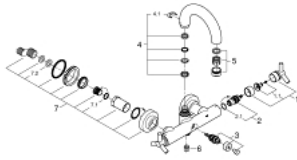

25 010 000 **ATRIO BATH MIXER 1/2"**

PRODUCT DESCRIPTION

- Colour: chrome
- wall mounted
- ceramic headparts 1/2", 90°
- GROHE LongLife finish
- automatic diverter: bath/shower
- swivel tubular spout with stop limiter
- mousseur
- integrated non-return valves in the shower outlet 1/2"
- covered S-unions
- protected against backflow
- without shower set
- with Ypsilon handle

25 010 000 ATRIO BATH MIXER 1/2"

SPARE PARTS, 9月 2018 – now

- 1: Handle Atrio Ypsilon (Spare part-nr. 45603000)
- 1.1: Replacement handle connection kit (Spare part-nr. 45605000)
- 2: Ceramic headpart 1/2" (Spare part-nr. 45882000)
- 2.1: O-ring $\varnothing 18.2 \times \varnothing 1.7$ (Spare part-nr. 0392400M)
- 3: Diverter (Spare part-nr. 45592000)
- 4: Spout connection set (Spare part-nr. 45474000)
- 4.1: Safety disc (Spare part-nr. 0585000M)
- 5: Mousseur (Spare part-nr. 13927000)
- 6: Non-return valve (Spare part-nr. 08565000)
- 7: Screw connection (Spare part-nr. 45631000)
- 7.1: O-ring $\varnothing 17 \times \varnothing 2$ (Spare part-nr. 0305500M)
- 7.2: Seal (Spare part-nr. 0138600M)