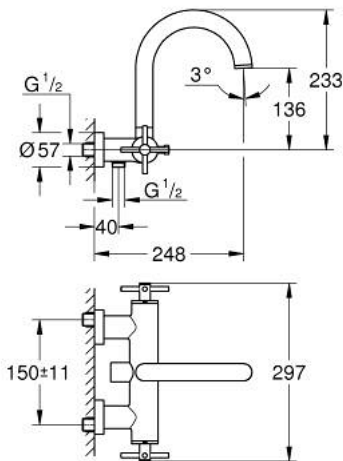

## 25 010 003 ATRIO BATH MIXER 1/2"

### PRODUCT DESCRIPTION

- Colour: chrome
- wall mounted
- ceramic headparts 1/2", 90°
- GROHE LongLife finish
- automatic diverter: bath/shower
- tubular spout
- with stop limiter
- mousseur
- integrated non-return valves in the shower outlet 1/2"
- covered S-unions
- protected against backflow
- without shower set
- with cross handles
- Two different sets of caps included. One set with "H" and "C" marking, one set without marking.

### SPARE PARTS, 10月 2018 – now

- 1: Pair of handles (Spare part-nr. 48406000)
- 2: Ceramic headpart 1/2" (Spare part-nr. 45883000)
- 2.1: O-ring  $\varnothing$  18.2 x  $\varnothing$  1.7 (Spare part-nr. 0392400M)
- 3: Non-return valve (Spare part-nr. 08565000)
- 4: Diverter (Spare part-nr. 48407000)
- 5: Diverter knob (Spare part-nr. 64989000)
- 6: Mousseur (Spare part-nr. 13926000)
- 7: Ceramic headpart 1/2" (Spare part-nr. 45882000)
- 7.1: O-ring  $\varnothing$  18.2 x  $\varnothing$  1.7 (Spare part-nr. 0392400M)