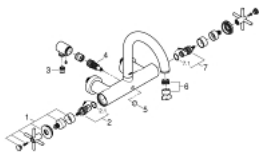

## 25 010 003 ATRIO BATH MIXER 1/2"

### PRODUCT DESCRIPTION

- Colour: chrome
- wall mounted
- ceramic headparts 1/2", 90°
- GROHE LongLife finish
- automatic diverter: bath/shower
- tubular spout
- with stop limiter
- mousseur
- integrated non-return valves in the shower outlet 1/2"
- covered S-unions
- protected against backflow
- without shower set
- with cross handles
- Two different sets of caps included. One set with "H" and "C" marking, one set without marking.

### SPARE PARTS, 10月 2018 – now

- 1: Pair of handles (Spare part-nr. 48406000)
- 2: Ceramic headpart 1/2" (Spare part-nr. 45883000)
- 2.1: O-ring  $\varnothing$  18.2 x  $\varnothing$  1.7 (Spare part-nr. 0392400M)
- 3: Non-return valve (Spare part-nr. 08565000)
- 4: Diverter (Spare part-nr. 48407000)
- 5: Diverter knob (Spare part-nr. 64989000)
- 6: Mousseur (Spare part-nr. 13926000)
- 7: Ceramic headpart 1/2" (Spare part-nr. 45882000)
- 7.1: O-ring  $\varnothing$  18.2 x  $\varnothing$  1.7 (Spare part-nr. 0392400M)