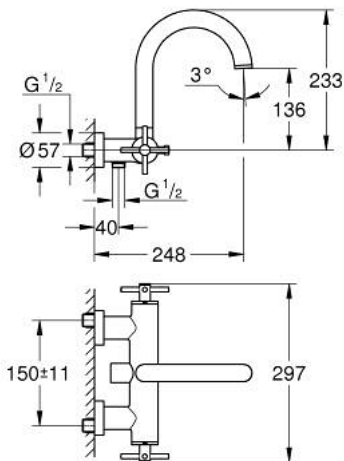

## 25 010 AL3 ATRIO BATH/SHOWER MIXER

### PRODUCT DESCRIPTION

- Colour: brushed hard graphite
- wall mounted
- ceramic headparts  $1/2"$ ,  $90^\circ$
- GROHE LongLife finish
- automatic diverter: bath/shower
- tubular spout
- with stop restriction
- mousseur
- integrated non-return valves in shower outlets  $1/2"$
- covered S-unions
- Protected against backflow
- without shower set
- with cross handles
- Two different sets of caps included. One set with "H" and "C" marking, one set without marking.