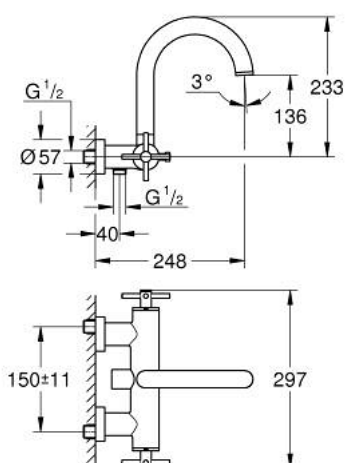

25 010 AL3 ATRIO BATH MIXER 1/2"

PRODUCT DESCRIPTION

- Colour: brushed hard graphite
- wall mounted
- ceramic headparts 1/2", 90°
- GROHE LongLife finish
- automatic diverter: bath/shower
- tubular spout
- with stop limiter
- mousseur
- integrated non-return valves in the shower outlet 1/2"
- covered S-unions
- protected against backflow
- without shower set
- with cross handles
- Two different sets of caps included. One set with "H" and "C" marking, one set without marking.