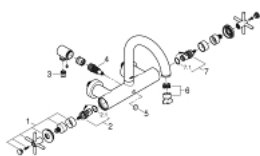

25 010 DC3 ATRIO BATH MIXER 1/2"

PRODUCT DESCRIPTION

- Colour: supersteel
- wall mounted
- ceramic headparts 1/2", 90°
- GROHE LongLife finish
- automatic diverter: bath/shower
- tubular spout
- with stop limiter
- mousseur
- integrated non-return valves in the shower outlet 1/2"
- covered S-unions
- protected against backflow
- without shower set
- with cross handles
- Two different sets of caps included. One set with "H" and "C" marking, one set without marking.

25 010 DC3 ATRIO BATH MIXER 1/2"

SPARE PARTS, 10月 2018 - now

- 1: Pair of handles (Spare part-nr. 48406DC0)
- 2: Ceramic headpart 1/2" (Spare part-nr. 45883000)
- 2.1: O-ring \varnothing 18.2 x \varnothing 1.7 (Spare part-nr. 0392400M)
- 3: Non-return valve (Spare part-nr. 08565000)
- 4: Diverter (Spare part-nr. 48407DC0)
- 5: Diverter knob (Spare part-nr. 64989DC0)
- 6: Mousseur (Spare part-nr. 13926000)
- 7: Ceramic headpart 1/2" (Spare part-nr. 45882000)
- 7.1: O-ring \varnothing 18.2 x \varnothing 1.7 (Spare part-nr. 0392400M)