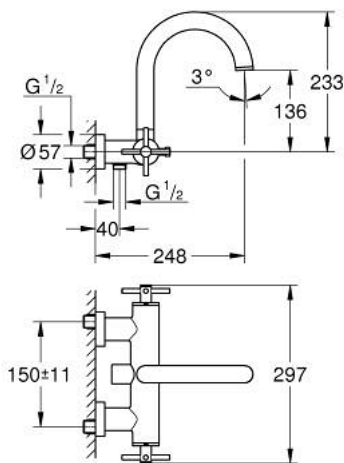

25 010 DC3 ATRIO BATH MIXER 1/2"

PRODUCT DESCRIPTION

- Colour: supersteel
- wall mounted
- ceramic headparts 1/2", 90°
- GROHE LongLife finish
- automatic diverter: bath/shower
- tubular spout
- with stop limiter
- mousseur
- integrated non-return valves in the shower outlet 1/2"
- covered S-unions
- protected against backflow
- without shower set
- with cross handles
- Two different sets of caps included. One set with "H" and "C" marking, one set without marking.

25 010 DC3 ATRIO BATH MIXER 1/2"

SPARE PARTS, 10月 2018 - now

- 1: Pair of handles (Spare part-nr. 48406DC0)
- 2: Ceramic headpart 1/2" (Spare part-nr. 45883000)
- 2.1: O-ring \varnothing 18.2 x \varnothing 1.7 (Spare part-nr. 0392400M)
- 3: Non-return valve (Spare part-nr. 08565000)
- 4: Diverter (Spare part-nr. 48407DC0)
- 5: Diverter knob (Spare part-nr. 64989DC0)
- 6: Mousseur (Spare part-nr. 13926000)
- 7: Ceramic headpart 1/2" (Spare part-nr. 45882000)
- 7.1: O-ring \varnothing 18.2 x \varnothing 1.7 (Spare part-nr. 0392400M)