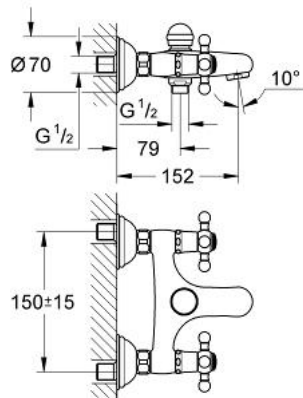

25 030 000 SINFONIA BATH/SOWER MIXER

PRODUCT DESCRIPTION

- Colour: chrome
- wall mounted
- ceramic headparts 1/2", 180°
- automatic diverter: bath/shower
- integrated non-return valve in shower outlet 1/2"
- mousseur
- S-unions
- with cross handles
- Protected against backflow
- without shower set
- GROHE LongLife finish

25 030 000 SINFONIA BATH/SOWER MIXER

SPARE PARTS, July 2008 – now

- 1: Sinfonia cross handles (Spare part-nr. 45291000)
- 1.1: Marking piece (Spare part-nr. 45305000)
- 2: Cap (Spare part-nr. 01710000)
- 3: Ceramic headpart, 1/2" (Spare part-nr. 45346000)
- 3.1: O-ring $\varnothing 18.2 \times \varnothing 1.7$ (Spare part-nr. 0392400M)
- 4: Screw joint (Spare part-nr. 45044000)
- 5: S-union (Spare part-nr. 12024000)
- 5.1: Ball seal dia. 9x6.8 mm (Spare part-nr. 0138600M)
- 6: Diverter knob (Spare part-nr. 45547000)
- 7: Diverter (Spare part-nr. 08915000)
- 8: Non-return valve (Spare part-nr. 08565000)
- 9: Mousseur (Spare part-nr. 13927000)
- 10: Extension 3/4", 20 mm (Spare part-nr. 0713000M)*