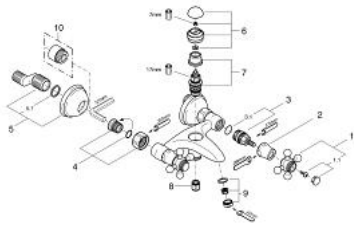

25 030 000 SINFONIA BATH/SOWER MIXER

PRODUCT DESCRIPTION

- Colour: chrome
- wall mounted
- ceramic headparts 1/2", 180°
- automatic diverter: bath/shower
- integrated non-return valve in shower outlet 1/2"
- mousseur
- S-unions
- with cross handles
- Protected against backflow
- without shower set
- GROHE LongLife finish

25 030 000 SINFONIA BATH/SOWER MIXER

SPARE PARTS, July 2008 – now

- 1: Sinfonia cross handles (Spare part-nr. 45291000)
- 1.1: Marking piece (Spare part-nr. 45305000)
- 2: Cap (Spare part-nr. 01710000)
- 3: Ceramic headpart, 1/2" (Spare part-nr. 45346000)
- 3.1: O-ring $\varnothing 18.2 \times \varnothing 1.7$ (Spare part-nr. 0392400M)
- 4: Screw joint (Spare part-nr. 45044000)
- 5: S-union (Spare part-nr. 12024000)
- 5.1: Ball seal dia. 9x6.8 mm (Spare part-nr. 0138600M)
- 6: Diverter knob (Spare part-nr. 45547000)
- 7: Diverter (Spare part-nr. 08915000)
- 8: Non-return valve (Spare part-nr. 08565000)
- 9: Mousseur (Spare part-nr. 13927000)
- 10: Extension 3/4", 20 mm (Spare part-nr. 0713000M)*