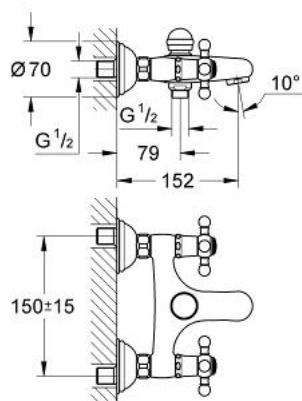

25 030 000 SINFONIA BATH MIXER 1/2"

PRODUCT DESCRIPTION

- Colour: chrome
- wall mounted
- Carbodur ceramic headparts 1/2", 180°
- automatic diverter: bath/shower
- integrated non-return valve in the shower outlet 1/2"
- mousseur
- S-unions
- with cross handles
- protected against backflow
- without shower set
- GROHE LongLife finish

25 030 000 SINFONIA BATH MIXER 1/2"

SPARE PARTS, 7月 2008 – now

- 1: Cross handle (Spare part-nr. 45291000)
- 1.1: Marking piece (Spare part-nr. 45305000)
- 2: Cover cap (Spare part-nr. 01710000)
- 3: Ceramic headpart 1/2" (Spare part-nr. 45346000)
- 3.1: O-ring Ø 18.2 x Ø 1.7 (Spare part-nr. 0392400M)
- 4: Screw connection 1/2" (Spare part-nr. 45044000)
- 5: S-union (Spare part-nr. 12024000)
- 5.1: Seal (Spare part-nr. 0138600M)
- 6: Diverter knob (Spare part-nr. 45547000)
- 7: Diverter (Spare part-nr. 08915000)
- 8: Non-return valve (Spare part-nr. 08565000)
- 9: Mousseur (Spare part-nr. 13927000)
- 10: Extension 3/4", 20 mm (Spare part-nr. 0713000M)*