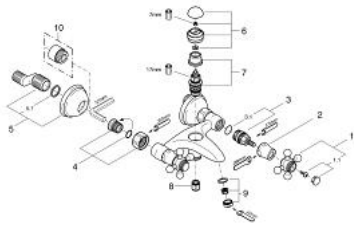

25 030 000 SINFONIA BATH MIXER 1/2"

PRODUCT DESCRIPTION

- Colour: chrome
- wall mounted
- Carbodur ceramic headparts 1/2", 180°
- automatic diverter: bath/shower
- integrated non-return valve in the shower outlet 1/2"
- mousseur
- S-unions
- with cross handles
- protected against backflow
- without shower set
- GROHE LongLife finish

25 030 000 SINFONIA BATH MIXER 1/2"

SPARE PARTS, 7月 2008 – now

- 1: Cross handle (Spare part-nr. 45291000)
- 1.1: Marking piece (Spare part-nr. 45305000)
- 2: Cover cap (Spare part-nr. 01710000)
- 3: Ceramic headpart 1/2" (Spare part-nr. 45346000)
- 3.1: O-ring Ø 18.2 x Ø 1.7 (Spare part-nr. 0392400M)
- 4: Screw connection 1/2" (Spare part-nr. 45044000)
- 5: S-union (Spare part-nr. 12024000)
- 5.1: Seal (Spare part-nr. 0138600M)
- 6: Diverter knob (Spare part-nr. 45547000)
- 7: Diverter (Spare part-nr. 08915000)
- 8: Non-return valve (Spare part-nr. 08565000)
- 9: Mousseur (Spare part-nr. 13927000)
- 10: Extension 3/4", 20 mm (Spare part-nr. 0713000M)*