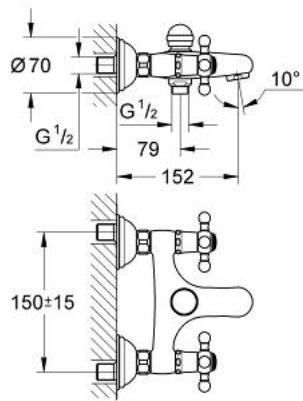

## 25 030 IG0 SINFONIA BATH/SHOWER MIXER

### PRODUCT DESCRIPTION

- Colour: chrome/gold
- wall mounted
- ceramic headparts 1/2", 180°
- automatic diverter: bath/shower
- integrated non-return valve in shower outlet 1/2"
- mousseur
- S-unions
- with cross handles
- Protected against backflow
- without shower set
- GROHE LongLife finish

### SPARE PARTS, July 2008 – now

- 1: Sinfonia cross handles (Spare part-nr. 452911G0)
- 1.1: Marking piece (Spare part-nr. 45305000)
- 2: Cap (Spare part-nr. 01710000)
- 3: Ceramic headpart, 1/2" (Spare part-nr. 45346000)
- 3.1: O-ring  $\varnothing 18.2 \times \varnothing 1.7$  (Spare part-nr. 0392400M)
- 4: Screw joint (Spare part-nr. 45044000)
- 5: S-union (Spare part-nr. 12024G00)
- 5.1: Ball seal dia. 9x6.8 mm (Spare part-nr. 0138600M)
- 6: Diverter knob (Spare part-nr. 455471G0)
- 7: Diverter (Spare part-nr. 08915000)
- 8: Non-return valve (Spare part-nr. 08565000)
- 9: Mousseur (Spare part-nr. 13927G00)
- 10: Extension 3/4", 20 mm (Spare part-nr. 0713000M)\*