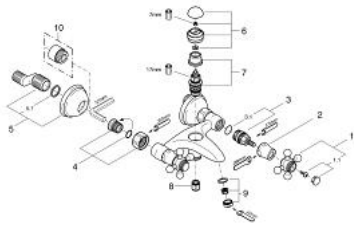

## 25 030 IG0 SINFONIA BATH/SHOWER MIXER

### PRODUCT DESCRIPTION

- Colour: chrome/gold
- wall mounted
- ceramic headparts 1/2", 180°
- automatic diverter: bath/shower
- integrated non-return valve in shower outlet 1/2"
- mousseur
- S-unions
- with cross handles
- Protected against backflow
- without shower set
- GROHE LongLife finish

### SPARE PARTS, July 2008 – now

- 1: Sinfonia cross handles (Spare part-nr. 452911G0)
- 1.1: Marking piece (Spare part-nr. 45305000)
- 2: Cap (Spare part-nr. 01710000)
- 3: Ceramic headpart, 1/2" (Spare part-nr. 45346000)
- 3.1: O-ring  $\varnothing 18.2 \times \varnothing 1.7$  (Spare part-nr. 0392400M)
- 4: Screw joint (Spare part-nr. 45044000)
- 5: S-union (Spare part-nr. 12024G00)
- 5.1: Ball seal dia. 9x6.8 mm (Spare part-nr. 0138600M)
- 6: Diverter knob (Spare part-nr. 455471G0)
- 7: Diverter (Spare part-nr. 08915000)
- 8: Non-return valve (Spare part-nr. 08565000)
- 9: Mousseur (Spare part-nr. 13927G00)
- 10: Extension 3/4", 20 mm (Spare part-nr. 0713000M)\*