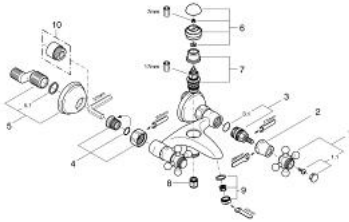

## 25 030 IG0 SINFONIA BATH MIXER 1/2"

### PRODUCT DESCRIPTION

- Colour: chrome/gold
- wall mounted
- Carbodur ceramic headparts 1/2", 180°
- automatic diverter: bath/shower
- integrated non-return valve in the shower outlet 1/2"
- mousseur
- S-unions
- with cross handles
- protected against backflow
- without shower set
- GROHE LongLife finish

### SPARE PARTS, 7月 2008 – now

- 1: Cross handle (Spare part-nr. 45291IG0)
- 1.1: Marking piece (Spare part-nr. 45305000)
- 2: Cover cap (Spare part-nr. 01710000)
- 3: Ceramic headpart 1/2" (Spare part-nr. 45346000)
- 3.1: O-ring  $\varnothing 18.2 \times \varnothing 1.7$  (Spare part-nr. 0392400M)
- 4: Screw connection 1/2" (Spare part-nr. 45044000)
- 5: S-union (Spare part-nr. 12024G00)
- 5.1: Seal (Spare part-nr. 0138600M)
- 6: Diverter knob (Spare part-nr. 45547IG0)
- 7: Diverter (Spare part-nr. 08915000)
- 8: Non-return valve (Spare part-nr. 08565000)
- 9: Mousseur (Spare part-nr. 13927G00)
- 10: Extension 3/4", 20 mm (Spare part-nr. 0713000M)\*