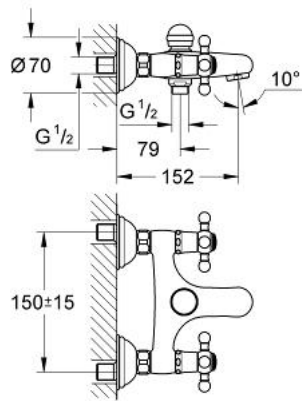

## 25 030 IG0 SINFONIA BATH MIXER 1/2"

### PRODUCT DESCRIPTION

- Colour: chrome/gold
- wall mounted
- Carbodur ceramic headparts 1/2", 180°
- automatic diverter: bath/shower
- integrated non-return valve in the shower outlet 1/2"
- mousseur
- S-unions
- with cross handles
- protected against backflow
- without shower set
- GROHE LongLife finish

### SPARE PARTS, 7月 2008 – now

- 1: Cross handle (Spare part-nr. 45291IG0)
- 1.1: Marking piece (Spare part-nr. 45305000)
- 2: Cover cap (Spare part-nr. 01710000)
- 3: Ceramic headpart 1/2" (Spare part-nr. 45346000)
- 3.1: O-ring  $\varnothing 18.2 \times \varnothing 1.7$  (Spare part-nr. 0392400M)
- 4: Screw connection 1/2" (Spare part-nr. 45044000)
- 5: S-union (Spare part-nr. 12024G00)
- 5.1: Seal (Spare part-nr. 0138600M)
- 6: Diverter knob (Spare part-nr. 45547IG0)
- 7: Diverter (Spare part-nr. 08915000)
- 8: Non-return valve (Spare part-nr. 08565000)
- 9: Mousseur (Spare part-nr. 13927G00)
- 10: Extension 3/4", 20 mm (Spare part-nr. 0713000M)\*