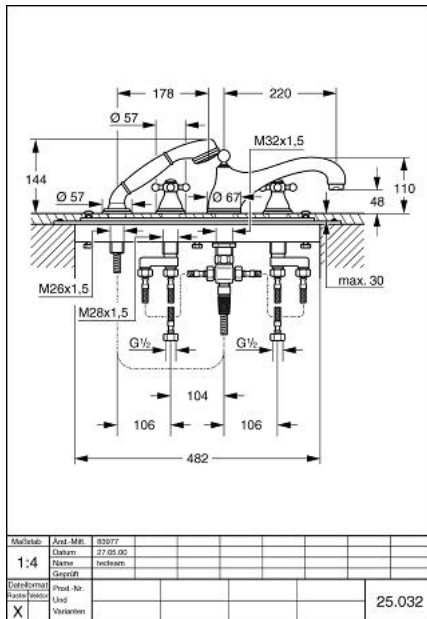

25 032 IG0 SINFONIA 4-HOLE BATH/SHOWER COMBINATION

PRODUCT DESCRIPTION

- Colour: chrome/gold
- ceramic headparts 1/2", 180°
- bath inlet with manual diverter bath/shower
- projection 220 mm
- mousseur
- installation plate and base frame
- hose guide with handshower set
- pressure-proof, flexible connection hoses
- Protected against backflow
- with cross handles
- GROHE LongLife finish

25 032 IG0 SINFONIA 4-HOLE BATH/SHOWER COMBINATION

SPARE PARTS, September 2007 – now

- 1: Sinfonia cross handles (Spare part-nr. 452911G0)
- 1.1: Marking piece (Spare part-nr. 45305000)
- 2: Ceramic headpart, 1/2" (Spare part-nr. 45346000)
- 2.1: O-ring $\varnothing 18.2 \times \varnothing 1.7$ (Spare part-nr. 0392400M)
- 3: Shank fastening assembly (Spare part-nr. 45025000)
- 4: Tube (Spare part-nr. 07227000)
- 5: Pop-up rod head (Spare part-nr. 04425G00)
- 6: Mousseur (Spare part-nr. 13927G00)
- 7: Shank mounting kit (Spare part-nr. 46078000)
- 8: Diverter (Spare part-nr. 45467000)
- 9: Non-return valve (Spare part-nr. 08565000)
- 10: Handshower (Spare part-nr. 07633000)
- 11: Spray holder (Spare part-nr. 07629000)
- 11.1: Shank mounting kit (Spare part-nr. 07660000)
- 12: Fixing set (Spare part-nr. 07007000)