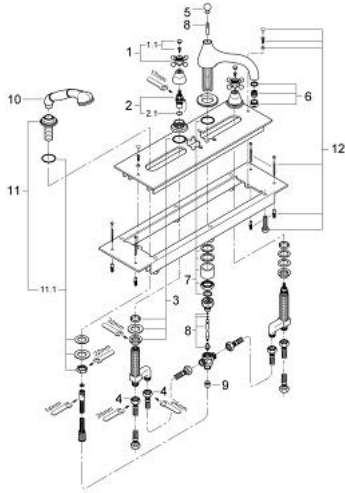

25 032 IG0 SINFONIA 4-HOLE BATH/SHOWER COMBINATION

PRODUCT DESCRIPTION

- Colour: chrome/gold
- ceramic headparts 1/2", 180°
- bath inlet with manual diverter bath/shower
- projection 220 mm
- mousseur
- installation plate and base frame
- hose guide with handshower set
- pressure-proof, flexible connection hoses
- Protected against backflow
- with cross handles
- GROHE LongLife finish

25 032 IG0 SINFONIA 4-HOLE BATH/SHOWER COMBINATION

SPARE PARTS, September 2007 – now

- 1: Sinfonia cross handles (Spare part-nr. 452911G0)
- 1.1: Marking piece (Spare part-nr. 45305000)
- 2: Ceramic headpart, 1/2" (Spare part-nr. 45346000)
- 2.1: O-ring $\varnothing 18.2 \times \varnothing 1.7$ (Spare part-nr. 0392400M)
- 3: Shank fastening assembly (Spare part-nr. 45025000)
- 4: Tube (Spare part-nr. 07227000)
- 5: Pop-up rod head (Spare part-nr. 04425G00)
- 6: Mousseur (Spare part-nr. 13927G00)
- 7: Shank mounting kit (Spare part-nr. 46078000)
- 8: Diverter (Spare part-nr. 45467000)
- 9: Non-return valve (Spare part-nr. 08565000)
- 10: Handshower (Spare part-nr. 07633000)
- 11: Spray holder (Spare part-nr. 07629000)
- 11.1: Shank mounting kit (Spare part-nr. 07660000)
- 12: Fixing set (Spare part-nr. 07007000)