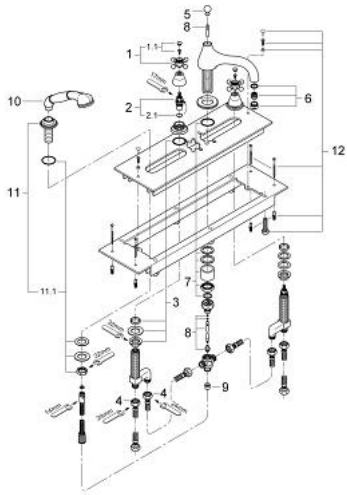

25 032 IG0 SINFONIA FOUR-HOLE BATH COMBINATION 1/2"

PRODUCT DESCRIPTION

- Colour: chrome/gold
- Carbodur ceramic headparts 1/2", 180°
- bath inlet with manual diverter bath/shower
- projection 220 mm
- mousseur
- mounting plate and base frame
- hose guide with hand shower set
- pressure-proof, flexible connection hoses
- protected against backflow
- with cross handles
- GROHE LongLife finish

25 032 IG0 SINFONIA FOUR-HOLE BATH COMBINATION 1/2"

SPARE PARTS, 9月 2007 – now

- 1: Cross handle (Spare part-nr. 45291IG0)
- 1.1: Marking piece (Spare part-nr. 45305000)
- 2: Ceramic headpart 1/2" (Spare part-nr. 45346000)
- 2.1: O-ring $\varnothing 18.2 \times \varnothing 1.7$ (Spare part-nr. 0392400M)
- 3: Counter screws M28 x 1.5 (Spare part-nr. 45025000)
- 4: Connecting hose (Spare part-nr. 07227000)
- 5: Pop-up rod head (Spare part-nr. 04425G00)
- 6: Mousseur (Spare part-nr. 13927G00)
- 7: Shank mounting kit (Spare part-nr. 46078000)
- 8: Diverter (Spare part-nr. 45467000)
- 9: Non-return valve (Spare part-nr. 08565000)
- 10: Hand shower (Spare part-nr. 07633000)
- 11: Spray holder (Spare part-nr. 07629000)
- 11.1: Shank mounting kit (Spare part-nr. 07660000)
- 12: Fixing set (Spare part-nr. 07007000)