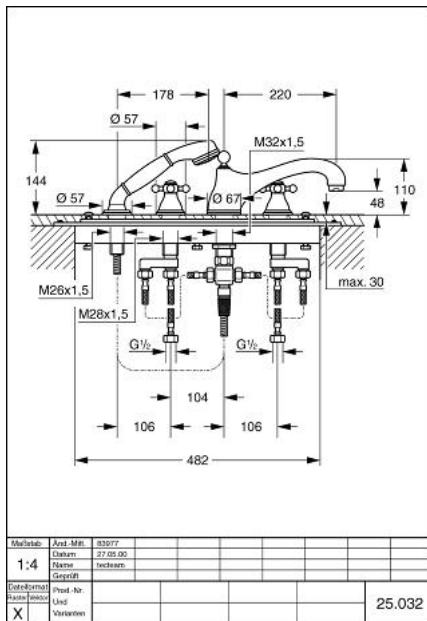

25 032 IG0 SINFONIA FOUR-HOLE BATH COMBINATION 1/2"

PRODUCT DESCRIPTION

- Colour: chrome/gold
- Carbodur ceramic headparts 1/2", 180°
- bath inlet with manual diverter bath/shower
- projection 220 mm
- mousseur
- mounting plate and base frame
- hose guide with hand shower set
- pressure-proof, flexible connection hoses
- protected against backflow
- with cross handles
- GROHE LongLife finish

25 032 IG0 SINFONIA FOUR-HOLE BATH COMBINATION 1/2"

SPARE PARTS, 9月 2007 – now

- 1: Cross handle (Spare part-nr. 45291IG0)
- 1.1: Marking piece (Spare part-nr. 45305000)
- 2: Ceramic headpart 1/2" (Spare part-nr. 45346000)
- 2.1: O-ring $\varnothing 18.2 \times \varnothing 1.7$ (Spare part-nr. 0392400M)
- 3: Counter screws M28 x 1.5 (Spare part-nr. 45025000)
- 4: Connecting hose (Spare part-nr. 07227000)
- 5: Pop-up rod head (Spare part-nr. 04425G00)
- 6: Mousseur (Spare part-nr. 13927G00)
- 7: Shank mounting kit (Spare part-nr. 46078000)
- 8: Diverter (Spare part-nr. 45467000)
- 9: Non-return valve (Spare part-nr. 08565000)
- 10: Hand shower (Spare part-nr. 07633000)
- 11: Spray holder (Spare part-nr. 07629000)
- 11.1: Shank mounting kit (Spare part-nr. 07660000)
- 12: Fixing set (Spare part-nr. 07007000)