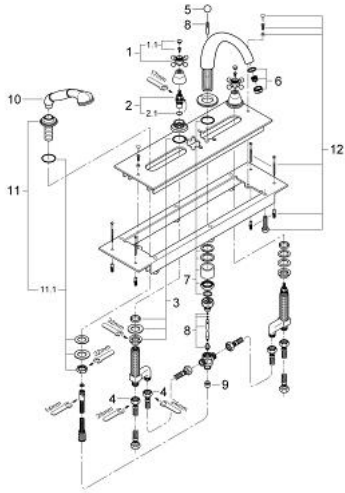

## 25 033 000 SINFONIA FOUR-HOLE BATH COMBINATION 1/2"

### SPARE PARTS, 9月 2007 – now

- 1: Cross handle (Spare part-nr. 45291000)
- 1.1: Marking piece (Spare part-nr. 45305000)
- 2: Ceramic headpart 1/2" (Spare part-nr. 45346000)
- 2.1: O-ring  $\varnothing 18.2 \times \varnothing 1.7$  (Spare part-nr. 0392400M)
- 3: Counter screws M28 x 1.5 (Spare part-nr. 45025000)
- 4: Connecting hose (Spare part-nr. 07227000)
- 5: Pop-up rod head (Spare part-nr. 04667000)
- 6: Mousseur (Spare part-nr. 13927000)
- 7: Shank mounting kit (Spare part-nr. 46078000)
- 8: Diverter (Spare part-nr. 45548000)
- 9: Non-return valve (Spare part-nr. 08565000)
- 10: Hand shower (Spare part-nr. 07633000)
- 11: Spray holder (Spare part-nr. 07629000)
- 11.1: Shank mounting kit (Spare part-nr. 07660000)
- 12: Fixing set (Spare part-nr. 07007000)