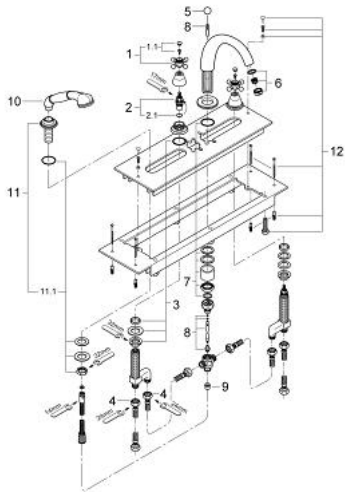

## 25 033 IG0 SINFONIA 4-HOLE BATH/SHOWER COMBINATION

### PRODUCT DESCRIPTION

- Colour: chrome/gold
- ceramic headparts 1/2", 180°
- high bath spout
- bath inlet with manual diverter bath/shower
- projection 202 mm
- mousseur
- installation plate and base frame
- hose guide with handshower set
- pressure-proof, flexible connection hoses
- with cross handles
- Protected against backflow
- GROHE LongLife finish

### SPARE PARTS, September 2007 – now

- 1: Sinfonia cross handles (Spare part-nr. 452911G0)
- 1.1: Marking piece (Spare part-nr. 45305000)
- 2: Ceramic headpart, 1/2" (Spare part-nr. 45346000)
- 2.1: O-ring  $\varnothing 18.2 \times \varnothing 1.7$  (Spare part-nr. 0392400M)
- 3: Shank fastening assembly (Spare part-nr. 45025000)
- 4: Tube (Spare part-nr. 07227000)
- 5: Pop-up rod head (Spare part-nr. 04667G00)
- 6: Mousseur (Spare part-nr. 13927G00)
- 7: Shank mounting kit (Spare part-nr. 46078000)
- 8: Diverter (Spare part-nr. 45548000)
- 9: Non-return valve (Spare part-nr. 08565000)
- 10: Handshower (Spare part-nr. 07633IG0)
- 11: Spray holder (Spare part-nr. 07629IG0)
- 11.1: Shank mounting kit (Spare part-nr. 07660000)
- 12: Fixing set (Spare part-nr. 07007000)