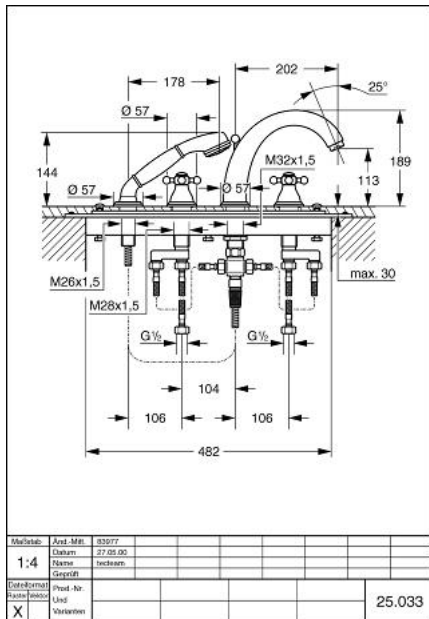

## 25 033 IG0 SINFONIA 4-HOLE BATH/SHOWER COMBINATION

### PRODUCT DESCRIPTION

- Colour: chrome/gold
- ceramic headparts 1/2", 180°
- high bath spout
- bath inlet with manual diverter bath/shower
- projection 202 mm
- mousseur
- installation plate and base frame
- hose guide with handshower set
- pressure-proof, flexible connection hoses
- with cross handles
- Protected against backflow
- GROHE LongLife finish

### SPARE PARTS, September 2007 – now

- 1: Sinfonia cross handles (Spare part-nr. 452911G0)
- 1.1: Marking piece (Spare part-nr. 45305000)
- 2: Ceramic headpart, 1/2" (Spare part-nr. 45346000)
- 2.1: O-ring  $\varnothing 18.2 \times \varnothing 1.7$  (Spare part-nr. 0392400M)
- 3: Shank fastening assembly (Spare part-nr. 45025000)
- 4: Tube (Spare part-nr. 07227000)
- 5: Pop-up rod head (Spare part-nr. 04667G00)
- 6: Mousseur (Spare part-nr. 13927G00)
- 7: Shank mounting kit (Spare part-nr. 46078000)
- 8: Diverter (Spare part-nr. 45548000)
- 9: Non-return valve (Spare part-nr. 08565000)
- 10: Handshower (Spare part-nr. 07633IG0)
- 11: Spray holder (Spare part-nr. 07629IG0)
- 11.1: Shank mounting kit (Spare part-nr. 07660000)
- 12: Fixing set (Spare part-nr. 07007000)