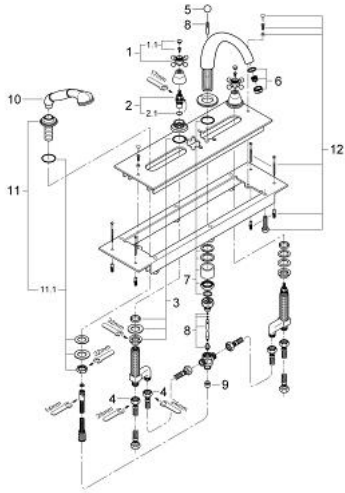

## 25 033 IG0 SINFONIA FOUR-HOLE BATH COMBINATION 1/2"

### SPARE PARTS, 9月 2007 – now

- 1: Cross handle (Spare part-nr. 45291IG0)
- 1.1: Marking piece (Spare part-nr. 45305000)
- 2: Ceramic headpart 1/2" (Spare part-nr. 45346000)
- 2.1: O-ring  $\varnothing 18.2 \times \varnothing 1.7$  (Spare part-nr. 0392400M)
- 3: Counter screws M28 x 1.5 (Spare part-nr. 45025000)
- 4: Connecting hose (Spare part-nr. 07227000)
- 5: Pop-up rod head (Spare part-nr. 04667G00)
- 6: Mousseur (Spare part-nr. 13927G00)
- 7: Shank mounting kit (Spare part-nr. 46078000)
- 8: Diverter (Spare part-nr. 45548000)
- 9: Non-return valve (Spare part-nr. 08565000)
- 10: Hand shower (Spare part-nr. 07633IG0)
- 11: Spray holder (Spare part-nr. 07629IG0)
- 11.1: Shank mounting kit (Spare part-nr. 07660000)
- 12: Fixing set (Spare part-nr. 07007000)