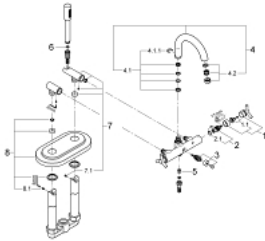

25 044 000 ATRIO BATH/SHOWER MIXER

SPARE PARTS, October 2018 – now

- 1: Handle Atrio Ypsilon (Spare part-nr. 45603000)
- 1.1: Replacement handle connection kit (Spare part-nr. 45605000)
- 2: Ceramic headpart, 1/2" (Spare part-nr. 45882000)
- 2.1: O-ring $\varnothing 18.2 \times \varnothing 1.7$ (Spare part-nr. 0392400M)
- 3: Diverter (Spare part-nr. 45592000)
- 4: Repl.kit f.cast spout (Spare part-nr. 45474000)
- 4.1: Safety washer (Spare part-nr. 0585000M)
- 5: Non-return valve (Spare part-nr. 08565000)
- 6: Dirt strainer (Spare part-nr. 0700200M)
- 7: Shower holder (Spare part-nr. 45861000)
- 7.1: Thread pin (Spare part-nr. 0311700M)
- 8: Thread pin (Spare part-nr. 0311700M)
- 9: Mousseur (Spare part-nr. 13939000)

25 044 000 ATRIO BATH/SHOWER MIXER

SPARE PARTS, November 2007 – October 2018

- 1: Handle Atrio Ypsilon (Spare part-nr. 45603000)
- 1.1: Replacement handle connection kit (Spare part-nr. 45605000)
- 2: Ceramic headpart, 1/2" (Spare part-nr. 45882000)
- 2.1: O-ring $\varnothing 18.2 \times \varnothing 1.7$ (Spare part-nr. 0392400M)
- 3: Diverter (Spare part-nr. 45592000)
- 4: Spout (Spare part-nr. 45857000)
- 4.1: Repl.kit f.cast spout (Spare part-nr. 45474000)
- 4.1.1: Safety washer (Spare part-nr. 0585000M)
- 4.2: Mousseur (Spare part-nr. 13939000)
- 5: Non-return valve (Spare part-nr. 08565000)
- 6: Dirt strainer (Spare part-nr. 0700200M)
- 7: Shower holder (Spare part-nr. 45861000)
- 7.1: Thread pin (Spare part-nr. 0311700M)
- 8: Escutcheon (Spare part-nr. 45873000)
- 8.1: Thread pin (Spare part-nr. 0311700M)