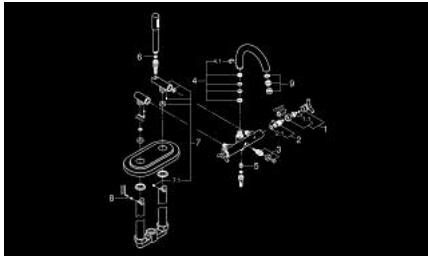

25 044 000 ATRIO BATH/SHOWER MIXER

SPARE PARTS, October 2018 – now

- 1: Handle Atrio Ypsilon (Spare part-nr. 45603000)
- 1.1: Replacement handle connection kit (Spare part-nr. 45605000)
- 2: Ceramic headpart, 1/2" (Spare part-nr. 45882000)
- 2.1: O-ring $\varnothing 18.2 \times \varnothing 1.7$ (Spare part-nr. 0392400M)
- 3: Diverter (Spare part-nr. 45592000)
- 4: Repl.kit f.cast spout (Spare part-nr. 45474000)
- 4.1: Safety washer (Spare part-nr. 0585000M)
- 5: Non-return valve (Spare part-nr. 08565000)
- 6: Dirt strainer (Spare part-nr. 0700200M)
- 7: Shower holder (Spare part-nr. 45861000)
- 7.1: Thread pin (Spare part-nr. 0311700M)
- 8: Thread pin (Spare part-nr. 0311700M)
- 9: Mousseur (Spare part-nr. 13939000)

25 044 000 ATRIO BATH/SHOWER MIXER

SPARE PARTS, November 2007 – October 2018

- 1: Handle Atrio Ypsilon (Spare part-nr. 45603000)
- 1.1: Replacement handle connection kit (Spare part-nr. 45605000)
- 2: Ceramic headpart, 1/2" (Spare part-nr. 45882000)
- 2.1: O-ring $\varnothing 18.2 \times \varnothing 1.7$ (Spare part-nr. 0392400M)
- 3: Diverter (Spare part-nr. 45592000)
- 4: Spout (Spare part-nr. 45857000)
- 4.1: Repl.kit f.cast spout (Spare part-nr. 45474000)
- 4.1.1: Safety washer (Spare part-nr. 0585000M)
- 4.2: Mousseur (Spare part-nr. 13939000)
- 5: Non-return valve (Spare part-nr. 08565000)
- 6: Dirt strainer (Spare part-nr. 0700200M)
- 7: Shower holder (Spare part-nr. 45861000)
- 7.1: Thread pin (Spare part-nr. 0311700M)
- 8: Escutcheon (Spare part-nr. 45873000)
- 8.1: Thread pin (Spare part-nr. 0311700M)