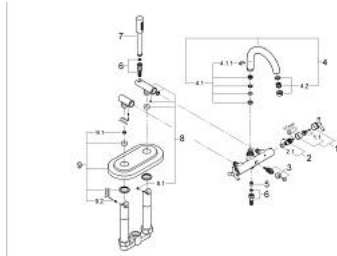

25 044 000 ATRIO BATH/SHOWER MIXER

SPARE PARTS, January 2001 – November 2007

- 1: Handle Atrio Ypsilon (Spare part-nr. 45603000)
- 1.1: Replacement handle connection kit (Spare part-nr. 45605000)
- 2: Ceramic headpart, 1/2" (Spare part-nr. 45882000)
- 2.1: O-ring $\varnothing 18.2 \times \varnothing 1.7$ (Spare part-nr. 0392400M)
- 3: Diverter (Spare part-nr. 45592000)
- 4: Spout (Spare part-nr. 45857000)
- 4.1: Repl.kit f.cast spout (Spare part-nr. 45474000)
- 4.1.1: Safety washer (Spare part-nr. 0585000M)
- 4.2: Mousseur (Spare part-nr. 13939000)
- 5: Non-return valve (Spare part-nr. 08565000)
- 6: Metal hose (Spare part-nr. 28143000)
- 7: Hand shower 1 spray (Spare part-nr. 28034000)
- 8: Shower holder (Spare part-nr. 45861000)
- 8.1: Thread pin (Spare part-nr. 0311700M)
- 9: Escutcheon (Spare part-nr. 45873000)
- 9.1: Thread pin (Spare part-nr. 0311700M)