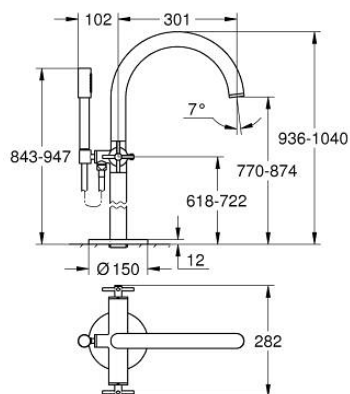

25 044 003 **ATRIO BATH MIXER 1/2"**

PRODUCT DESCRIPTION

- Colour: chrome
- floor-mounted installation with high pillar unions (765 mm)
- for use with rough-in set 45 984 001
- without rough-in set (sold separately)
- ceramic headparts 1/2", 90°
- GROHE LongLife finish
- automatic diverter: bath/shower
- spout with mousseur
- projection 301 mm
- integrated non-return valve in the shower outlet 1/2"
- hand shower Rainshower Aqua Stick (26 465)
- with shower holder
- Silverflex shower hose 1250 mm 1/2" x 1/2" (28 362)
- protected against backflow
- with cross handles
- Two different sets of caps included. One set with "H" and "C" marking, one set without marking.

25 044 003 ATRIO BATH MIXER 1/2"

SPARE PARTS, 10月 2018 – now

- 1: Pair of handles (Spare part-nr. 48406000)
- 2: Ceramic headpart 1/2" (Spare part-nr. 45883000)
- 2.1: O-ring \varnothing 18.2 x \varnothing 1.7 (Spare part-nr. 0392400M)
- 3: Non-return valve (Spare part-nr. 08565000)
- 4: Diverter knob (Spare part-nr. 64989000)
- 5: Mousseur (Spare part-nr. 13926000)
- 6: Diverter (Spare part-nr. 48407000)
- 7: Dirt strainer (Spare part-nr. 0700200M)
- 8: Ceramic headpart 1/2" (Spare part-nr. 45882000)
- 8.1: O-ring \varnothing 18.2 x \varnothing 1.7 (Spare part-nr. 0392400M)