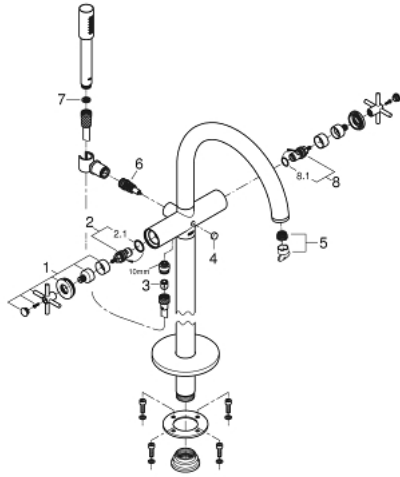

25 044 003 **ATRIO BATH MIXER 1/2"**

PRODUCT DESCRIPTION

- Colour: chrome
- floor-mounted installation with high pillar unions (765 mm)
- for use with rough-in set 45 984 001
- without rough-in set (sold separately)
- ceramic headparts 1/2", 90°
- GROHE LongLife finish
- automatic diverter: bath/shower
- spout with mousseur
- projection 301 mm
- integrated non-return valve in the shower outlet 1/2"
- hand shower Rainshower Aqua Stick (26 465)
- with shower holder
- Silverflex shower hose 1250 mm 1/2" x 1/2" (28 362)
- protected against backflow
- with cross handles
- Two different sets of caps included. One set with "H" and "C" marking, one set without marking.

25 044 003 ATRIO BATH MIXER 1/2"

SPARE PARTS, 10月 2018 – now

- 1: Pair of handles (Spare part-nr. 48406000)
- 2: Ceramic headpart 1/2" (Spare part-nr. 45883000)
- 2.1: O-ring \varnothing 18.2 x \varnothing 1.7 (Spare part-nr. 0392400M)
- 3: Non-return valve (Spare part-nr. 08565000)
- 4: Diverter knob (Spare part-nr. 64989000)
- 5: Mousseur (Spare part-nr. 13926000)
- 6: Diverter (Spare part-nr. 48407000)
- 7: Dirt strainer (Spare part-nr. 0700200M)
- 8: Ceramic headpart 1/2" (Spare part-nr. 45882000)
- 8.1: O-ring \varnothing 18.2 x \varnothing 1.7 (Spare part-nr. 0392400M)