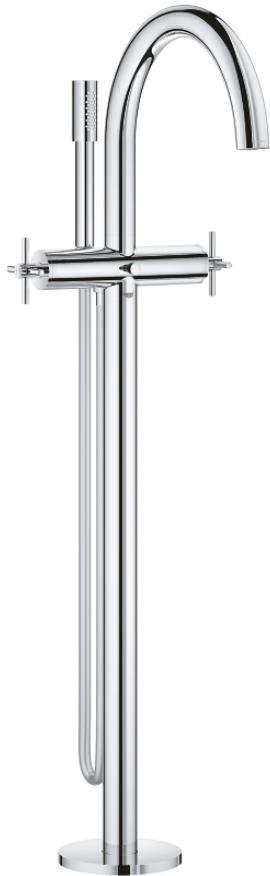

25 044 003 **ATRIO BATH MIXER 1/2"**

PRODUCT DESCRIPTION

- Colour: chrome
- floor-mounted installation with high pillar unions (765 mm)
- for use with rough-in set 45 984 001
- without rough-in set (sold separately)
- ceramic headparts 1/2", 90°
- GROHE LongLife finish
- automatic diverter: bath/shower
- spout with mousseur
- projection 301 mm
- integrated non-return valve in the shower outlet 1/2"
- hand shower Rainshower Aqua Stick (26 465)
- with shower holder
- Silverflex shower hose 1250 mm 1/2" x 1/2" (28 362)
- protected against backflow
- with cross handles
- Two different sets of caps included. One set with "H" and "C" marking, one set without marking.

25 044 003 ATRIO BATH MIXER 1/2"

SPARE PARTS, 10月 2018 – now

- 1: Pair of handles (Spare part-nr. 48406000)
- 2: Ceramic headpart 1/2" (Spare part-nr. 45883000)
- 2.1: O-ring \varnothing 18.2 x \varnothing 1.7 (Spare part-nr. 0392400M)
- 3: Non-return valve (Spare part-nr. 08565000)
- 4: Diverter knob (Spare part-nr. 64989000)
- 5: Mousseur (Spare part-nr. 13926000)
- 6: Diverter (Spare part-nr. 48407000)
- 7: Dirt strainer (Spare part-nr. 0700200M)
- 8: Ceramic headpart 1/2" (Spare part-nr. 45882000)
- 8.1: O-ring \varnothing 18.2 x \varnothing 1.7 (Spare part-nr. 0392400M)