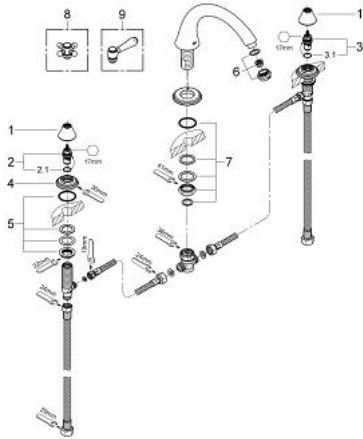

## 25 054 EN0 GENEVA 3-HOLE BATH/SHOWER COMBINATION

### PRODUCT DESCRIPTION

- Colour: brushed nickel
- without handles
- Bath spout 10"
- high version
- 1/2" valves
- pressure-proof, flexible connection hoses between spout and side valves
- for Geneva cross and lever handles 18 733 / 18 734
- GROHE LongLife finish

### SPARE PARTS, August 2012 – now

- 1: Shield (Spare part-nr. 45907EN0)
- 2: Ceramic headpart, 1/2" (Spare part-nr. 45882000)
- 2.1: O-ring  $\varnothing 18.2 \times \varnothing 1.7$  (Spare part-nr. 0392400M)
- 3: Ceramic headpart, 1/2" (Spare part-nr. 45883000)
- 3.1: O-ring  $\varnothing 18.2 \times \varnothing 1.7$  (Spare part-nr. 0392400M)
- 4: Escutcheon (Spare part-nr. 45906EN0)
- 5: Shank fastening assembly (Spare part-nr. 45025000)
- 6: Sistra (Spare part-nr. 13934EN0)
- 7: Shank mounting kit (Spare part-nr. 46078000)
- 8: Sinfonia cross handles (Spare part-nr. 18733EN0)\*
- 9: Lever Handle (Spare part-nr. 18734EN0)\*