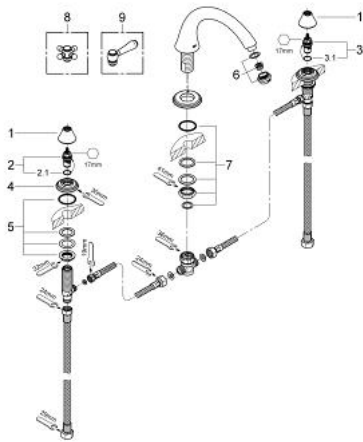

## 25 054 EN0 GENEVA THREE-HOLE BATH COMBINATION

### PRODUCT DESCRIPTION

- Colour: brushed nickel
- without handles
- bath spout 10"
- high version
- 1/2" valves
- pressure-proof flexible connection hoses between spout and side valves
- for Geneva cross and lever handles 18 733 / 18 734
- GROHE LongLife finish

### SPARE PARTS, 8月 2012 – now

- 1: Cap (Spare part-nr. 45907EN0)
  - 2: Ceramic headpart 1/2" (Spare part-nr. 45882000)
  - 2.1: O-ring  $\varnothing$  18.2 x  $\varnothing$  1.7 (Spare part-nr. 0392400M)
  - 3: Ceramic headpart 1/2" (Spare part-nr. 45883000)
  - 3.1: O-ring  $\varnothing$  18.2 x  $\varnothing$  1.7 (Spare part-nr. 0392400M)
  - 4: Escutcheon (Spare part-nr. 45906EN0)
  - 5: Counter screws M28 x 1.5 (Spare part-nr. 45025000)
  - 6: Sistra (Spare part-nr. 13934EN0)
  - 7: Shank mounting kit (Spare part-nr. 46078000)
  - 8: Cross handle (Spare part-nr. 18733EN0)\*
  - 9: Lever handle (Spare part-nr. 18734EN0)\*
- \* Optional accessories