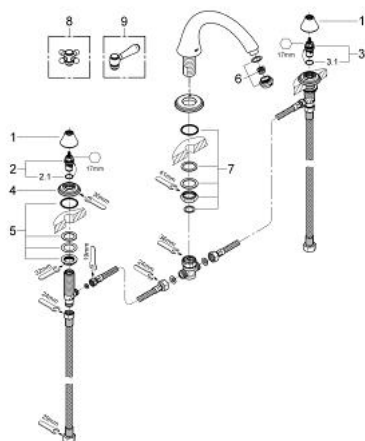

25 054 ZB0 GENEVA 3-HOLE BATH/SHOWER COMBINATION

PRODUCT DESCRIPTION

- Colour: antique bronze
- without handles
- Bath spout 10"
- high version
- 1/2" valves
- pressure-proof, flexible connection hoses between spout and side valves
- for Geneva cross and lever handles 18 733 / 18 734
- GROHE LongLife finish

25 054 ZB0 GENEVA 3-HOLE BATH/SHOWER COMBINATION

SPARE PARTS, August 2012 – now

- 1: Shield (Spare part-nr. 45907ZB0)
- 2: Ceramic headpart, 1/2" (Spare part-nr. 45882000)
- 2.1: O-ring $\varnothing 18.2 \times \varnothing 1.7$ (Spare part-nr. 0392400M)
- 3: Ceramic headpart, 1/2" (Spare part-nr. 45883000)
- 3.1: O-ring $\varnothing 18.2 \times \varnothing 1.7$ (Spare part-nr. 0392400M)
- 4: Escutcheon (Spare part-nr. 45906ZB0)
- 5: Shank fastening assembly (Spare part-nr. 45025000)
- 6: Sistra (Spare part-nr. 13934ZB0)
- 7: Shank mounting kit (Spare part-nr. 46078000)
- 8: Sinfonia cross handles (Spare part-nr. 18733ZB0)*
- 9: Lever Handle (Spare part-nr. 18734ZB0)*