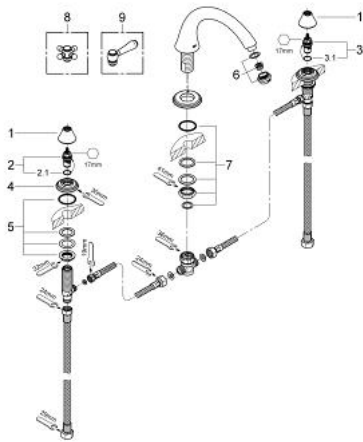

## 25 054 ZB0 GENEVA THREE-HOLE BATH COMBINATION

### PRODUCT DESCRIPTION

- Colour: antique bronze
- without handles
- bath spout 10"
- high version
- 1/2" valves
- pressure-proof flexible connection hoses between spout and side valves
- for Geneva cross and lever handles 18 733 / 18 734
- GROHE LongLife finish

### SPARE PARTS, 8月 2012 – now

- 1: Cap (Spare part-nr. 45907ZB0)
- 2: Ceramic headpart 1/2" (Spare part-nr. 45882000)
- 2.1: O-ring  $\varnothing$  18.2 x  $\varnothing$  1.7 (Spare part-nr. 0392400M)
- 3: Ceramic headpart 1/2" (Spare part-nr. 45883000)
- 3.1: O-ring  $\varnothing$  18.2 x  $\varnothing$  1.7 (Spare part-nr. 0392400M)
- 4: Escutcheon (Spare part-nr. 45906ZB0)
- 5: Counter screws M28 x 1.5 (Spare part-nr. 45025000)
- 6: Sistra (Spare part-nr. 13934ZB0)
- 7: Shank mounting kit (Spare part-nr. 46078000)
- 8: Cross handle (Spare part-nr. 18733ZB0)\*
- 9: Lever handle (Spare part-nr. 18734ZB0)\*