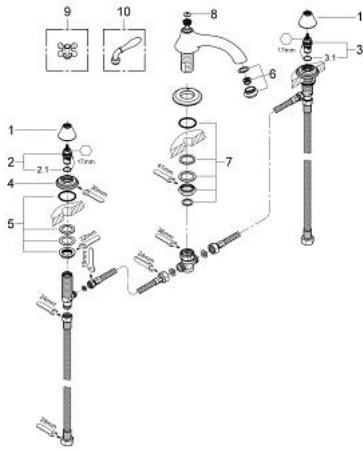

## 25 055 BE0 SEABURY 3-HOLE BATH/SHOWER COMBINATION

### PRODUCT DESCRIPTION

- Colour: polished nickel
- without handles
- Bath spout 10"
- 1/2" valves
- pressure-proof, flexible connection hoses between spout and side valves
- for Seabury cross and lever handles 18 731 / 18 732
- GROHE LongLife finish

### SPARE PARTS, August 2012 – now

- 1: Shield (Spare part-nr. 45907BE0)
- 2: Ceramic headpart, 1/2" (Spare part-nr. 45882000)
- 2.1: O-ring  $\varnothing 18.2 \times \varnothing 1.7$  (Spare part-nr. 0392400M)
- 3: Ceramic headpart, 1/2" (Spare part-nr. 45883000)
- 3.1: O-ring  $\varnothing 18.2 \times \varnothing 1.7$  (Spare part-nr. 0392400M)
- 4: Escutcheon (Spare part-nr. 45906BE0)
- 5: Shank fastening assembly (Spare part-nr. 45025000)
- 6: Sistra (Spare part-nr. 13934BE0)
- 7: Shank mounting kit (Spare part-nr. 46078000)
- 8: Marking piece (Spare part-nr. 45763L00)
- 9: Sinfonia cross handles (Spare part-nr. 18731BE0)\*
- 10: Lever Handle (Spare part-nr. 18732BE0)\*