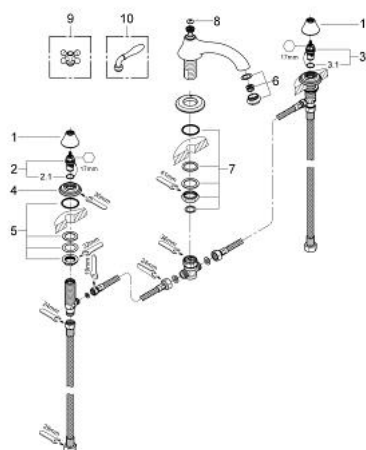

## 25 055 BE0 SEABURY THREE-HOLE BATH COMBINATION

### PRODUCT DESCRIPTION

- Colour: polished nickel
- without handles
- bath spout 10"
- 1/2" valves
- pressure-proof flexible connection hoses between spout and side valves
- for Seabury cross and lever handles 18 731 / 18 732
- GROHE LongLife finish

### SPARE PARTS, 8月 2012 – now

- 1: Cap (Spare part-nr. 45907BE0)
  - 2: Ceramic headpart 1/2" (Spare part-nr. 45882000)
  - 2.1: O-ring Ø 18.2 x Ø 1.7 (Spare part-nr. 0392400M)
  - 3: Ceramic headpart 1/2" (Spare part-nr. 45883000)
  - 3.1: O-ring Ø 18.2 x Ø 1.7 (Spare part-nr. 0392400M)
  - 4: Escutcheon (Spare part-nr. 45906BE0)
  - 5: Counter screws M28 x 1.5 (Spare part-nr. 45025000)
  - 6: Sistra (Spare part-nr. 13934BE0)
  - 7: Shank mounting kit (Spare part-nr. 46078000)
  - 8: Marking piece (Spare part-nr. 45763L00)
  - 9: Cross handle (Spare part-nr. 18731BE0)\*
  - 10: Lever handle (Spare part-nr. 18732BE0)\*
- \* Optional accessories