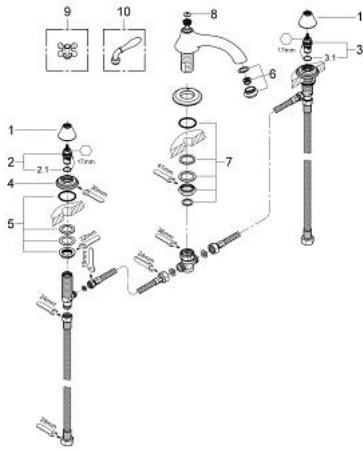

25 055 EN0 SEABURY 3-HOLE BATH/SHOWER COMBINATION

PRODUCT DESCRIPTION

- Colour: brushed nickel
- without handles
- Bath spout 10"
- 1/2" valves
- pressure-proof, flexible connection hoses between spout and side valves
- for Seabury cross and lever handles 18 731 / 18 732
- GROHE LongLife finish

25 055 EN0 SEABURY 3-HOLE BATH/SHOWER COMBINATION

SPARE PARTS, August 2012 – now

- 1: Shield (Spare part-nr. 45907EN0)
- 2: Ceramic headpart, 1/2" (Spare part-nr. 45882000)
- 2.1: O-ring $\varnothing 18.2 \times \varnothing 1.7$ (Spare part-nr. 0392400M)
- 3: Ceramic headpart, 1/2" (Spare part-nr. 45883000)
- 3.1: O-ring $\varnothing 18.2 \times \varnothing 1.7$ (Spare part-nr. 0392400M)
- 4: Escutcheon (Spare part-nr. 45906EN0)
- 5: Shank fastening assembly (Spare part-nr. 45025000)
- 6: Sistra (Spare part-nr. 13934EN0)
- 7: Shank mounting kit (Spare part-nr. 46078000)
- 8: Marking piece (Spare part-nr. 45763L00)
- 10: Sinfonia cross handles (Spare part-nr. 18731EN0)*
- 11: Lever Handle (Spare part-nr. 18732EN0)*