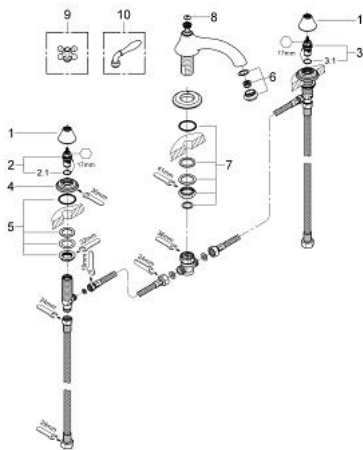

25 055 EN0 SEABURY THREE-HOLE BATH COMBINATION

PRODUCT DESCRIPTION

- Colour: brushed nickel
- without handles
- bath spout 10"
- 1/2" valves
- pressure-proof flexible connection hoses between spout and side valves
- for Seabury cross and lever handles 18 731 / 18 732
- GROHE LongLife finish

25 055 EN0 SEABURY THREE-HOLE BATH COMBINATION

SPARE PARTS, 8月 2012 – now

- 1: Cap (Spare part-nr. 45907EN0)
 - 2: Ceramic headpart 1/2" (Spare part-nr. 45882000)
 - 2.1: O-ring \varnothing 18.2 x \varnothing 1.7 (Spare part-nr. 0392400M)
 - 3: Ceramic headpart 1/2" (Spare part-nr. 45883000)
 - 3.1: O-ring \varnothing 18.2 x \varnothing 1.7 (Spare part-nr. 0392400M)
 - 4: Escutcheon (Spare part-nr. 45906EN0)
 - 5: Counter screws M28 x 1.5 (Spare part-nr. 45025000)
 - 6: Sistra (Spare part-nr. 13934EN0)
 - 7: Shank mounting kit (Spare part-nr. 46078000)
 - 8: Marking piece (Spare part-nr. 45763L00)
 - 10: Cross handle (Spare part-nr. 18731EN0)*
 - 11: Lever handle (Spare part-nr. 18732EN0)*
- * Optional accessories