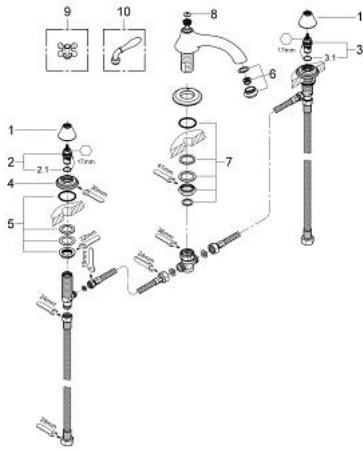

25 055 ZB0 SEABURY 3-HOLE BATH/SHOWER COMBINATION

PRODUCT DESCRIPTION

- Colour: antique bronze
- without handles
- Bath spout 10"
- 1/2" valves
- pressure-proof, flexible connection hoses between spout and side valves
- for Seabury cross and lever handles 18 731 / 18 732
- GROHE LongLife finish

25 055 ZB0 SEABURY 3-HOLE BATH/SHOWER COMBINATION

SPARE PARTS, August 2012 – now

- 1: Shield (Spare part-nr. 45907ZB0)
- 2: Ceramic headpart, 1/2" (Spare part-nr. 45882000)
- 2.1: O-ring $\varnothing 18.2 \times \varnothing 1.7$ (Spare part-nr. 0392400M)
- 3: Ceramic headpart, 1/2" (Spare part-nr. 45883000)
- 3.1: O-ring $\varnothing 18.2 \times \varnothing 1.7$ (Spare part-nr. 0392400M)
- 4: Escutcheon (Spare part-nr. 45906ZB0)
- 5: Shank fastening assembly (Spare part-nr. 45025000)
- 6: Sistra (Spare part-nr. 13934ZB0)
- 7: Shank mounting kit (Spare part-nr. 46078000)
- 8: Marking piece (Spare part-nr. 45763L00)
- 9: Sinfonia cross handles (Spare part-nr. 18731ZB0)*
- 10: Lever Handle (Spare part-nr. 18732ZB0)*