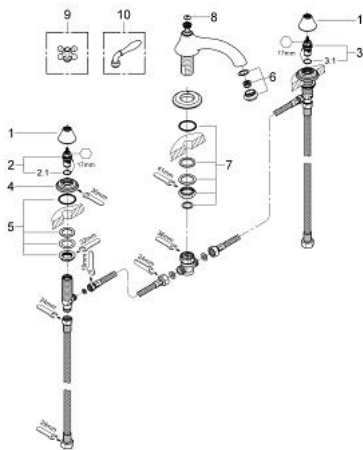

25 055 ZB0 SEABURY THREE-HOLE BATH COMBINATION

PRODUCT DESCRIPTION

- Colour: antique bronze
- without handles
- bath spout 10"
- 1/2" valves
- pressure-proof flexible connection hoses between spout and side valves
- for Seabury cross and lever handles 18 731 / 18 732
- GROHE LongLife finish

25 055 ZB0 SEABURY THREE-HOLE BATH COMBINATION

SPARE PARTS, 8月 2012 – now

- 1: Cap (Spare part-nr. 45907ZB0)
- 2: Ceramic headpart 1/2" (Spare part-nr. 45882000)
- 2.1: O-ring Ø 18.2 x Ø 1.7 (Spare part-nr. 0392400M)
- 3: Ceramic headpart 1/2" (Spare part-nr. 45883000)
- 3.1: O-ring Ø 18.2 x Ø 1.7 (Spare part-nr. 0392400M)
- 4: Escutcheon (Spare part-nr. 45906ZB0)
- 5: Counter screws M28 x 1.5 (Spare part-nr. 45025000)
- 6: Sistra (Spare part-nr. 13934ZB0)
- 7: Shank mounting kit (Spare part-nr. 46078000)
- 8: Marking piece (Spare part-nr. 45763L00)
- 9: Cross handle (Spare part-nr. 18731ZB0)*
- 10: Lever handle (Spare part-nr. 18732ZB0)*