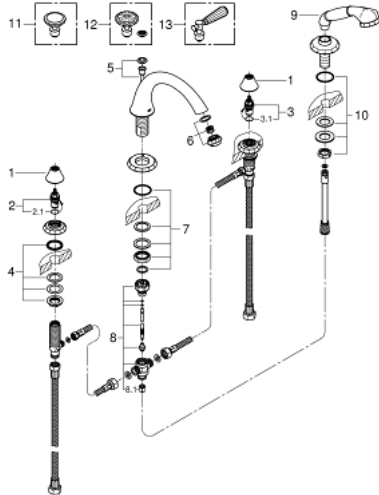

## 25 073 000 KENSINGTON FOUR-HOLE BATH COMBINATION

### PRODUCT DESCRIPTION

- Colour: chrome
- without handles
- consisting of:
  - diverter bath spout with mousseur
  - side valves
  - ceramic headparts 1/2", 90°
  - hand shower
  - shower hose
  - shower hose 2000 mm
  - 2000 mm
  - pressure-proof flexible connection hoses between spout and side valves
  - GROHE LongLife finish
  - round handles 18 086 000 & 18 086 EN0 (sold separately)
  - Swarovski crystal handles 18 086 VP0 (sold separately)
  - lever handles 18 087 000 & 18 087 EN0 (sold separately)

### SPARE PARTS, 2月 2017 – now

- 1: Cap (Spare part-nr. 45907000)
- 2: Ceramic headpart 1/2" (Spare part-nr. 45882000)
- 2.1: O-ring Ø 18.2 x Ø 1.7 (Spare part-nr. 0392400M)
- 3: Ceramic headpart 1/2" (Spare part-nr. 45883000)
- 3.1: O-ring Ø 18.2 x Ø 1.7 (Spare part-nr. 0392400M)
- 4: Counter screws M28 x 1.5 (Spare part-nr. 45025000)
- 5: Pop-up rod (Spare part-nr. 45875000)
- 6: Sistra (Spare part-nr. 13991000)
- 7: Shank mounting kit (Spare part-nr. 46078000)
- 8: Diverter (Spare part-nr. 45470000)
- 8.1: Non-return valve (Spare part-nr. 08565000)
- 9: handshower (Spare part-nr. 45912000)
- 10: Shank mounting kit (Spare part-nr. 07660000)
- 11: Round handle (Spare part-nr. 18086000)\*
- 12: Round handle (Spare part-nr. 18086VP0)\*
- 13: Lever handle (Spare part-nr. 18087000)\*