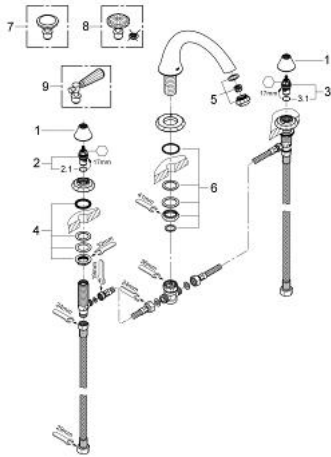

25 074 000 **KENSINGTON THREE-HOLE BATH COMBINATION 1/2"**

PRODUCT DESCRIPTION

- Colour: chrome
- without handles
- consisting of:
 - diverter bath spout with mousseur
 - side valves
 - ceramic headparts 1/2", 90°
 - pressure-proof flexible connection hoses between spout and side valves
- GROHE LongLife finish
- round handles 18 086 000 & 18 086 EN0 (sold separately)
- Swarovski crystal handles 18 086 VP0 (sold separately)
- lever handles 18 087 000 & 18 087 EN0 (sold separately)

25 074 000 KENSINGTON THREE-HOLE BATH COMBINATION 1/2"

SPARE PARTS, 8月 2012 – now

- 1: Cap (Spare part-nr. 45907000)
- 2: Ceramic headpart 1/2" (Spare part-nr. 45882000)
- 2.1: O-ring Ø 18.2 x Ø 1.7 (Spare part-nr. 0392400M)
- 3: Ceramic headpart 1/2" (Spare part-nr. 45883000)
- 3.1: O-ring Ø 18.2 x Ø 1.7 (Spare part-nr. 0392400M)
- 4: Counter screws M28 x 1.5 (Spare part-nr. 45025000)
- 5: Sistra (Spare part-nr. 13991000)
- 6: Shank mounting kit (Spare part-nr. 46078000)
- 7: Round handle (Spare part-nr. 18086000)*
- 8: Round handle (Spare part-nr. 18086VP0)*
- 9: Lever handle (Spare part-nr. 18087000)*