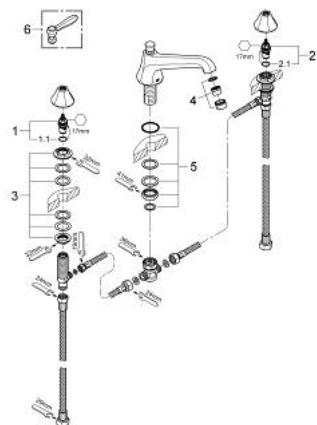

### **PRODUCT DESCRIPTION**

- Colour: chrome
- GROHE LongLife finish
- consists of:
  - diverter bath spout with mousseur
  - side valves
  - ceramic headparts 1/2", 90°
  - pressure-proof, flexible connection hoses between spout and side valves
  - without handles
  - lever handles 18 172 000 & 18 172 EN0 (sold separately)

## 25 076 000 SOMERSET 3-HOLE BATH COMBINATION

### SPARE PARTS, August 2012 – now

- 1: Ceramic headpart, 1/2" (Spare part-nr. 45882000)
- 1.1: O-ring  $\varnothing 18.2 \times \varnothing 1.7$  (Spare part-nr. 0392400M)
- 2: Ceramic headpart, 1/2" (Spare part-nr. 45883000)
- 2.1: O-ring  $\varnothing 18.2 \times \varnothing 1.7$  (Spare part-nr. 0392400M)
- 3: Shank fastening assembly (Spare part-nr. 45025000)
- 4: Sistra (Spare part-nr. 13907000)
- 5: Shank mounting kit (Spare part-nr. 46078000)
- 6: Lever Handle (Spare part-nr. 18172000)\*