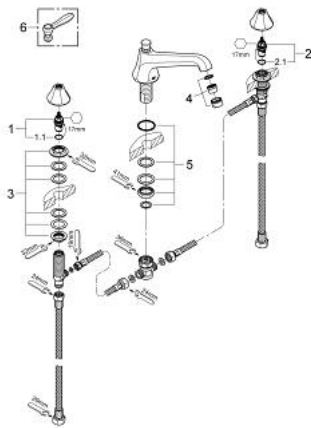

25 076 000 **SOMERSET THREE-HOLE BATH COMBINATION 1/2"**

PRODUCT DESCRIPTION

- Colour: chrome
- GROHE LongLife finish
- consisting of:
 - diverter bath spout with mousseur
 - side valves
 - ceramic headparts 1/2", 90°
 - pressure-proof flexible connection hoses between spout and side valves
- without handles
- lever handles 18 172 000 & 18 172 EN0 (sold separately)

25 076 000 SOMERSET THREE-HOLE BATH COMBINATION 1/2"

SPARE PARTS, 8月 2012 – now

- 1: Ceramic headpart 1/2" (Spare part-nr. 45882000)
 - 1.1: O-ring \varnothing 18.2 x \varnothing 1.7 (Spare part-nr. 0392400M)
 - 2: Ceramic headpart 1/2" (Spare part-nr. 45883000)
 - 2.1: O-ring \varnothing 18.2 x \varnothing 1.7 (Spare part-nr. 0392400M)
 - 3: Counter screws M28 x 1.5 (Spare part-nr. 45025000)
 - 4: Sistra (Spare part-nr. 13907000)
 - 5: Shank mounting kit (Spare part-nr. 46078000)
 - 6: Lever handle (Spare part-nr. 18172000)*
- * Optional accessories