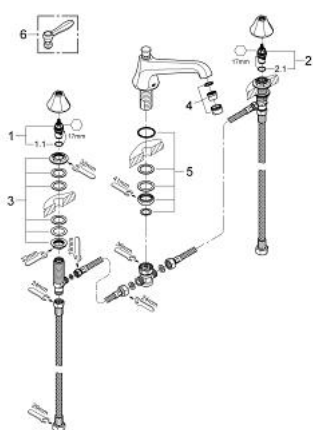

## 25 076 EN0 SOMERSET THREE-HOLE BATH COMBINATION 1/2"

### PRODUCT DESCRIPTION

- Colour: brushed nickel
- GROHE LongLife finish
- consisting of:
  - diverter bath spout with mousseur
  - side valves
  - ceramic headparts 1/2", 90°
  - pressure-proof flexible connection hoses between spout and side valves
- without handles
- lever handles 18 172 000 & 18 172 EN0 (sold separately)

### SPARE PARTS, 8月 2012 – now

- 1: Ceramic headpart 1/2" (Spare part-nr. 45882000)
  - 1.1: O-ring Ø 18.2 x Ø 1.7 (Spare part-nr. 0392400M)
  - 2: Ceramic headpart 1/2" (Spare part-nr. 45883000)
  - 2.1: O-ring Ø 18.2 x Ø 1.7 (Spare part-nr. 0392400M)
  - 3: Counter screws M28 x 1.5 (Spare part-nr. 45025000)
  - 4: Sistra (Spare part-nr. 13907EN0)
  - 5: Shank mounting kit (Spare part-nr. 46078000)
  - 6: Lever handle (Spare part-nr. 18172EN0)\*
- \* Optional accessories