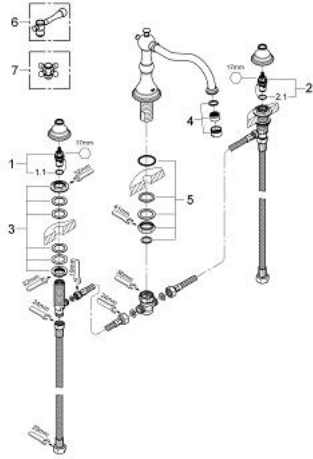

25 079 000 **BRIDGEFORD 3-HOLE BATH/SHOWER COMBINATION**

PRODUCT DESCRIPTION

- Colour: chrome
- without handles
- consists of:
 - diverter bath spout with mousseur
 - side valves
 - ceramic headparts 1/2", 90°
 - pressure-proof, flexible connection hoses between spout and side valves
- GROHE LongLife finish

25 079 000 BRIDGEFORD 3-HOLE BATH/SHOWER COMBINATION

SPARE PARTS, August 2012 – now

- 1: Ceramic headpart, 1/2" (Spare part-nr. 45882000)
 - 1.1: O-ring $\varnothing 18.2 \times \varnothing 1.7$ (Spare part-nr. 0392400M)
 - 2: Ceramic headpart, 1/2" (Spare part-nr. 45883000)
 - 2.1: O-ring $\varnothing 18.2 \times \varnothing 1.7$ (Spare part-nr. 0392400M)
 - 3: Shank fastening assembly (Spare part-nr. 45025000)
 - 4: Sistra (Spare part-nr. 13907000)
 - 5: Shank mounting kit (Spare part-nr. 46078000)
 - 6: Lever Handle (Spare part-nr. 18173000)*
 - 7: Sinfonia cross handles (Spare part-nr. 18733000)*
- * Optional accessories