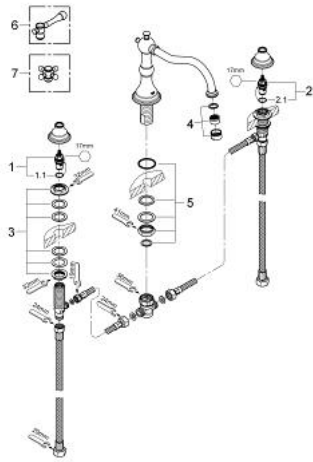

## 25 079 EN0 BRIDGEFORD 3-HOLE BATH/SHOWER COMBINATION

### PRODUCT DESCRIPTION

- Colour: brushed nickel
- without handles
- consists of:
  - diverter bath spout with mousseur
  - side valves
  - ceramic headparts 1/2", 90°
  - pressure-proof, flexible connection hoses between spout and side valves
- GROHE LongLife finish

### SPARE PARTS, August 2012 – now

- 1: Ceramic headpart, 1/2" (Spare part-nr. 45882000)
  - 1.1: O-ring  $\varnothing 18.2 \times \varnothing 1.7$  (Spare part-nr. 0392400M)
  - 2: Ceramic headpart, 1/2" (Spare part-nr. 45883000)
  - 2.1: O-ring  $\varnothing 18.2 \times \varnothing 1.7$  (Spare part-nr. 0392400M)
  - 3: Shank fastening assembly (Spare part-nr. 45025000)
  - 4: Sistra (Spare part-nr. 13907EN0)
  - 5: Shank mounting kit (Spare part-nr. 46078000)
  - 6: Lever Handle (Spare part-nr. 18173EN0)\*
  - 7: Sinfonia cross handles (Spare part-nr. 18733EN0)\*
- \* Optional accessories