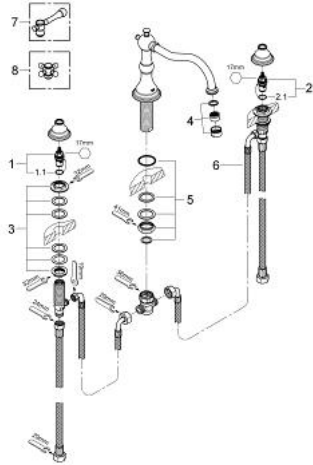

## 25 079 ZB0 BRIDGEFORD 3-HOLE BATH/SHOWER COMBINATION

### PRODUCT DESCRIPTION

- Colour: antique bronze
- without handles
- consists of:
  - diverter bath spout with mousseur
  - side valves
  - ceramic headparts 1/2", 90°
  - pressure-proof, flexible connection hoses between spout and side valves
- GROHE LongLife finish

### SPARE PARTS, May 2009 – now

- 1: Ceramic headpart, 1/2" (Spare part-nr. 45882000)
- 1.1: O-ring  $\varnothing 18.2 \times \varnothing 1.7$  (Spare part-nr. 0392400M)
- 2: Ceramic headpart, 1/2" (Spare part-nr. 45883000)
- 2.1: O-ring  $\varnothing 18.2 \times \varnothing 1.7$  (Spare part-nr. 0392400M)
- 3: Shank fastening assembly (Spare part-nr. 45025000)
- 4: Sistra (Spare part-nr. 13907ZB0)
- 5: Shank mounting kit (Spare part-nr. 46078000)
- 6: Flexible hose (Spare part-nr. 03052000)
- 7: Lever Handle (Spare part-nr. 18173ZB0)\*
- 8: Sinfonia cross handles (Spare part-nr. 18733ZB0)\*