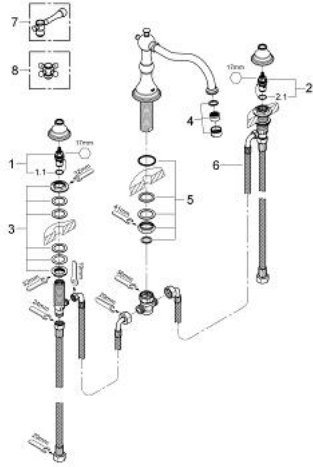

25 079 ZB0 BRIDGEFORD THREE-HOLE BATH COMBINATION

PRODUCT DESCRIPTION

- Colour: antique bronze
- without handles
- consisting of:
 - diverter bath spout with mousseur
 - side valves
 - ceramic headparts 1/2", 90°
 - pressure-proof flexible connection hoses between spout and side valves
- GROHE LongLife finish

25 079 ZB0 BRIDGEFORD THREE-HOLE BATH COMBINATION

SPARE PARTS, 5月 2009 – now

- 1: Ceramic headpart 1/2" (Spare part-nr. 45882000)
- 1.1: O-ring Ø 18.2 x Ø 1.7 (Spare part-nr. 0392400M)
- 2: Ceramic headpart 1/2" (Spare part-nr. 45883000)
- 2.1: O-ring Ø 18.2 x Ø 1.7 (Spare part-nr. 0392400M)
- 3: Counter screws M28 x 1.5 (Spare part-nr. 45025000)
- 4: Sistra (Spare part-nr. 13907ZB0)
- 5: Shank mounting kit (Spare part-nr. 46078000)
- 6: Flexible hose (Spare part-nr. 03052000)
- 7: Lever handle (Spare part-nr. 18173ZB0)*
- 8: Cross handle (Spare part-nr. 18733ZB0)*