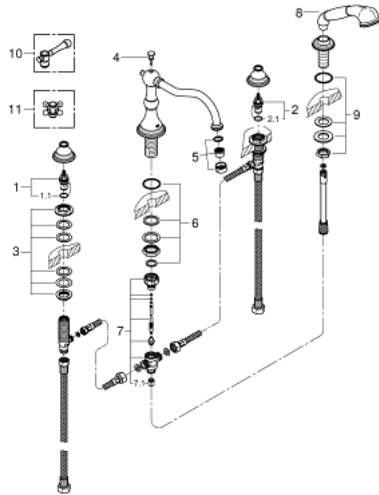

25 080 000 BRIDGEFORD 4-HOLE BATH/SHOWER COMBINATION

PRODUCT DESCRIPTION

- Colour: chrome
- without handles
- consists of:
 - diverter bath spout with mousseur
 - side valves
 - ceramic headparts 1/2", 90°
 - handshower
 - shower hose
 - shower hose 2000 mm
 - 2000 mm
 - pressure-proof, flexible connection hoses between spout and side valves
 - GROHE LongLife finish

25 080 000 BRIDGEFORD 4-HOLE BATH/SHOWER COMBINATION

SPARE PARTS, February 2017 – now

- 1: Ceramic headpart, 1/2" (Spare part-nr. 45882000)
- 1.1: O-ring $\varnothing 18.2 \times \varnothing 1.7$ (Spare part-nr. 0392400M)
- 2: Ceramic headpart, 1/2" (Spare part-nr. 45883000)
- 2.1: O-ring $\varnothing 18.2 \times \varnothing 1.7$ (Spare part-nr. 0392400M)
- 3: Shank fastening assembly (Spare part-nr. 45025000)
- 4: Pop-up rod (Spare part-nr. 45920000)
- 5: Sistra (Spare part-nr. 13907000)
- 6: Shank mounting kit (Spare part-nr. 46078000)
- 7: Diverter (Spare part-nr. 45470000)
- 7.1: Non-return valve (Spare part-nr. 08565000)
- 8: handshower (Spare part-nr. 45912000)
- 9: Shank mounting kit (Spare part-nr. 07660000)
- 10: Lever Handle (Spare part-nr. 18173000)*
- 11: Sinfonia cross handles (Spare part-nr. 18733000)*
- * Optional accessories