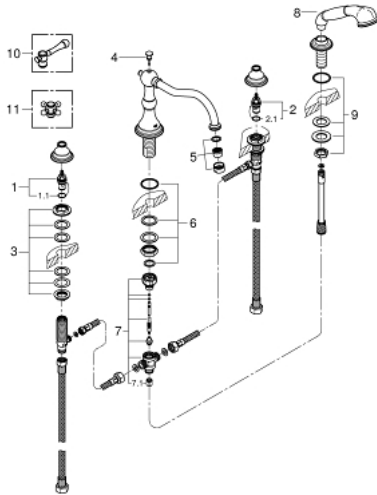

## 25 080 000 BRIDGEFORD FOUR-HOLE BATH COMBINATION

### PRODUCT DESCRIPTION

- Colour: chrome
- without handles
- consisting of:
  - diverter bath spout with mousseur
  - side valves
  - ceramic headparts 1/2", 90°
  - hand shower
  - shower hose
  - shower hose 2000 mm
  - 2000 mm
  - pressure-proof flexible connection hoses between spout and side valves
- GROHE LongLife finish

### SPARE PARTS, 2月 2017 – now

- 1: Ceramic headpart 1/2" (Spare part-nr. 45882000)
  - 1.1: O-ring Ø 18.2 x Ø 1.7 (Spare part-nr. 0392400M)
  - 2: Ceramic headpart 1/2" (Spare part-nr. 45883000)
  - 2.1: O-ring Ø 18.2 x Ø 1.7 (Spare part-nr. 0392400M)
  - 3: Counter screws M28 x 1.5 (Spare part-nr. 45025000)
  - 4: Pop-up rod (Spare part-nr. 45920000)
  - 5: Sistra (Spare part-nr. 13907000)
  - 6: Shank mounting kit (Spare part-nr. 46078000)
  - 7: Diverter (Spare part-nr. 45470000)
  - 7.1: Non-return valve (Spare part-nr. 08565000)
  - 8: handshower (Spare part-nr. 45912000)
  - 9: Shank mounting kit (Spare part-nr. 07660000)
  - 10: Lever handle (Spare part-nr. 18173000)\*
  - 11: Cross handle (Spare part-nr. 18733000)\*
- \* Optional accessories