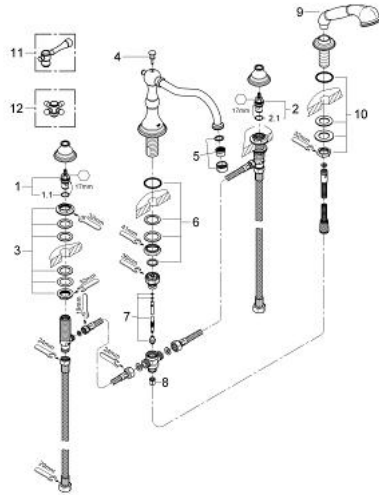

25 080 EN0 BRIDGEFORD 4-HOLE BATH/SHOWER COMBINATION

PRODUCT DESCRIPTION

- Colour: brushed nickel
- without handles
- consists of:
 - diverter bath spout with mousseur
 - side valves
 - ceramic headparts 1/2", 90°
 - handshower
 - shower hose
 - shower hose 2000 mm
 - 2000 mm
 - pressure-proof, flexible connection hoses between spout and side valves
 - GROHE LongLife finish

25 080 EN0 BRIDGEFORD 4-HOLE BATH/SHOWER COMBINATION

SPARE PARTS, August 2012 – now

- 1: Ceramic headpart, 1/2" (Spare part-nr. 45882000)
 - 1.1: O-ring $\varnothing 18.2 \times \varnothing 1.7$ (Spare part-nr. 0392400M)
 - 2: Ceramic headpart, 1/2" (Spare part-nr. 45883000)
 - 2.1: O-ring $\varnothing 18.2 \times \varnothing 1.7$ (Spare part-nr. 0392400M)
 - 3: Shank fastening assembly (Spare part-nr. 45025000)
 - 4: Pop-up rod (Spare part-nr. 45920EN0)
 - 5: Sistra (Spare part-nr. 13907EN0)
 - 6: Shank mounting kit (Spare part-nr. 46078000)
 - 7: Diverter (Spare part-nr. 45470000)
 - 7.1: Non-return valve (Spare part-nr. 08565000)
 - 8: Non-return valve (Spare part-nr. 08565000)
 - 9: handshower (Spare part-nr. 45912000)
 - 10: Shank mounting kit (Spare part-nr. 07660000)
 - 11: Lever Handle (Spare part-nr. 18173EN0)*
 - 12: Sinfonia cross handles (Spare part-nr. 18733EN0)*
- * Optional accessories