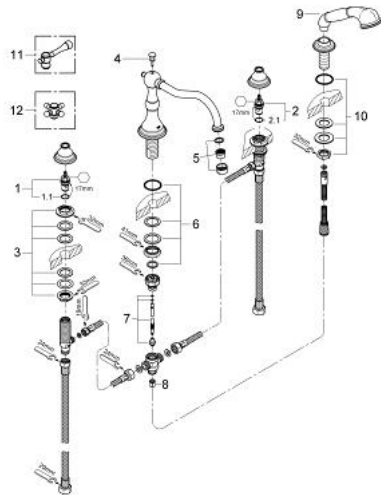

25 080 EN0 BRIDGEFORD FOUR-HOLE BATH COMBINATION

PRODUCT DESCRIPTION

- Colour: brushed nickel
- without handles
- consisting of:
 - diverter bath spout with mousseur
 - side valves
 - ceramic headparts 1/2", 90°
 - hand shower
 - shower hose
 - shower hose 2000 mm
 - 2000 mm
 - pressure-proof flexible connection hoses between spout and side valves
- GROHE LongLife finish

25 080 EN0 BRIDGEFORD FOUR-HOLE BATH COMBINATION

SPARE PARTS, 8月 2012 – now

- 1: Ceramic headpart 1/2" (Spare part-nr. 45882000)
- 1.1: O-ring Ø 18.2 x Ø 1.7 (Spare part-nr. 0392400M)
- 2: Ceramic headpart 1/2" (Spare part-nr. 45883000)
- 2.1: O-ring Ø 18.2 x Ø 1.7 (Spare part-nr. 0392400M)
- 3: Counter screws M28 x 1.5 (Spare part-nr. 45025000)
- 4: Pop-up rod (Spare part-nr. 45920EN0)
- 5: Sistra (Spare part-nr. 13907EN0)
- 6: Shank mounting kit (Spare part-nr. 46078000)
- 7: Diverter (Spare part-nr. 45470000)
- 7.1: Non-return valve (Spare part-nr. 08565000)
- 8: Non-return valve (Spare part-nr. 08565000)
- 9: handshower (Spare part-nr. 45912000)
- 10: Shank mounting kit (Spare part-nr. 07660000)
- 11: Lever handle (Spare part-nr. 18173EN0)*
- 12: Cross handle (Spare part-nr. 18733EN0)*