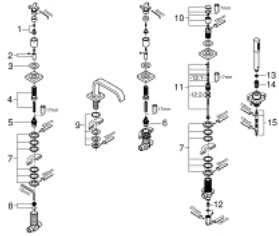

25 083 000 ALLURE 5-HOLE BATH/SHOWER COMBINATION

PRODUCT DESCRIPTION

- Colour: chrome
- ceramic headparts 1/2", 180°
- GROHE LongLife finish
- Bath spout 8 1/4" without diverter
- handshower 28 034 000
- shower hose
- shower hose 2000 mm
- 2000 mm

25 083 000 ALLURE 5-HOLE BATH/SHOWER COMBINATION

SPARE PARTS, May 2017 – now

- 1: Replacement handle connection kit (Spare part-nr. 45605000)
- 2: Extension (Spare part-nr. 45607000)
- 3: Sealing washer (Spare part-nr. 48046000)
- 4: Extension 20-80 (Spare part-nr. 45202000)
- 5: Ceramic headpart 3/4", 180° (Spare part-nr. 45888000)
- 6: Ceramic headpart 3/4", 180° (Spare part-nr. 45887000)
- 7: Repl.kit f.shank fastening 3/4" (Spare part-nr. 45444000)
- 8: Seat 3/4" (Spare part-nr. 45345000)
- 9: Repl.kit f.shank fastening 3/4" (Spare part-nr. 45163000)
- 10: Diverter knob (Spare part-nr. 46585000)
- 11: Diverter (Spare part-nr. 45443000)
- 11.1: O-ring $\varnothing 6 \times \varnothing 2$ (Spare part-nr. 0128300M)
- 11.2: Seat washer (Spare part-nr. 0120500M)
- 12: Non-return valve (Spare part-nr. 08565000)
- 13: Dirt strainer (Spare part-nr. 0700200M)
- 14: Cone nut (Spare part-nr. 08864000)
- 15: Metal hose (Spare part-nr. 28146000)