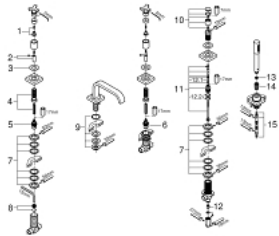

25 083 000 **ALLURE FIVE-HOLE BATH COMBINATION**

PRODUCT DESCRIPTION

- Colour: chrome
- Carbodur ceramic headparts 1/2", 180°
- GROHE LongLife finish
- bath spout 8 1/4" without diverter
- Sena hand shower (28 034)
- shower hose
- shower hose 2000 mm
- 2000 mm

25 083 000 ALLURE FIVE-HOLE BATH COMBINATION

SPARE PARTS, 5月 2017 – now

- 1: Replacement handle connection kit (Spare part-nr. 45605000)
- 2: Extension for spindle (Spare part-nr. 45607000)
- 3: Sealing washer (Spare part-nr. 48046000)
- 4: Extension set, 80 mm (Spare part-nr. 45202000)
- 5: Ceramic headpart 3/4" (Spare part-nr. 45888000)
- 6: Ceramic headpart 3/4" (Spare part-nr. 45887000)
- 7: Replacement kit for shank fastening (Spare part-nr. 45444000)
- 8: Valve seat 3/4" (Spare part-nr. 45345000)
- 9: Replacement kit for shank fastening (Spare part-nr. 45163000)
- 10: Diverter knob (Spare part-nr. 46585000)
- 11: Diverter (Spare part-nr. 45443000)
- 11.1: Sealing washer $\varnothing 6 \times \varnothing 2$ (Spare part-nr. 0128300M)
- 11.2: Sealing washer (Spare part-nr. 0120500M)
- 12: Non-return valve (Spare part-nr. 08565000)
- 13: Dirt strainer (Spare part-nr. 0700200M)
- 14: Cone nut (Spare part-nr. 08864000)
- 15: Metal shower hose (Spare part-nr. 28146000)