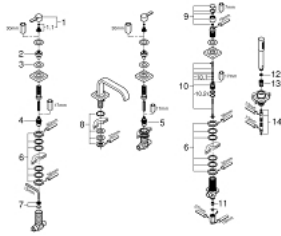

25 097 000 ALLURE 5-HOLE BATH/SHOWER COMBINATION

PRODUCT DESCRIPTION

- Colour: chrome
- with lever handle
- ceramic headparts 1/2", 90°
- GROHE LongLife finish
- Bath spout 8 1/4" without diverter
- handshower 28 034 000
- metal shower hose 2000 mm
- An adapter is needed locally

25 097 000 ALLURE 5-HOLE BATH/SHOWER COMBINATION

SPARE PARTS, September 2009 – now

- 1: Handle (Spare part-nr. 48043000)
- 1.1: Replacement handle connection kit (Spare part-nr. 45186000)
 - 1.1.1: O-ring $\varnothing 18.2 \times \varnothing 1.7$ (Spare part-nr. 0392400M)
- 2: Extension (Spare part-nr. 48050000)
- 3: Sealing washer (Spare part-nr. 48046000)
- 4: Ceramic headpart 3/4", 180° (Spare part-nr. 45888000)
- 5: Ceramic headpart 3/4", 180° (Spare part-nr. 45887000)
- 6: Repl.kit f.shank fastening 3/4" (Spare part-nr. 45444000)
- 7: Seat 3/4" (Spare part-nr. 45345000)
- 8: Repl.kit f.shank fastening 3/4" (Spare part-nr. 45163000)
- 9: Diverter knob (Spare part-nr. 46585000)
- 10: Diverter (Spare part-nr. 45443000)
 - 10.1: O-ring $\varnothing 6 \times \varnothing 2$ (Spare part-nr. 0128300M)
 - 10.2: Seat washer (Spare part-nr. 0120500M)
- 11: Non-return valve (Spare part-nr. 08565000)
- 12: Dirt strainer (Spare part-nr. 0700200M)
- 13: Cone nut (Spare part-nr. 08864000)
- 14: Metal hose (Spare part-nr. 28146000)