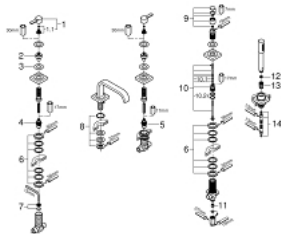

25 097 000 **ALLURE FIVE-HOLE BATH COMBINATION**

PRODUCT DESCRIPTION

- Colour: chrome
- with lever handle
- ceramic headparts 1/2", 90°
- GROHE LongLife finish
- bath spout 8 1/4" without diverter
- Sena hand shower (28 034)
- metal shower hose 2000 mm
- an adapter is needed locally

25 097 000 ALLURE FIVE-HOLE BATH COMBINATION

SPARE PARTS, 9月 2009 – now

- 1: Handle (Spare part-nr. 48043000)
- 1.1: Replacement handle connection kit (Spare part-nr. 45186000)
 - 1.1.1: O-ring $\varnothing 18.2 \times \varnothing 1.7$ (Spare part-nr. 0392400M)
- 2: Extension for spindle (Spare part-nr. 48050000)
- 3: Sealing washer (Spare part-nr. 48046000)
- 4: Ceramic headpart 3/4" (Spare part-nr. 45888000)
- 5: Ceramic headpart 3/4" (Spare part-nr. 45887000)
- 6: Replacement kit for shank fastening (Spare part-nr. 45444000)
- 7: Valve seat 3/4" (Spare part-nr. 45345000)
- 8: Replacement kit for shank fastening (Spare part-nr. 45163000)
- 9: Diverter knob (Spare part-nr. 46585000)
- 10: Diverter (Spare part-nr. 45443000)
 - 10.1: Sealing washer $\varnothing 6 \times \varnothing 2$ (Spare part-nr. 0128300M)
 - 10.2: Sealing washer (Spare part-nr. 0120500M)
- 11: Non-return valve (Spare part-nr. 08565000)
- 12: Dirt strainer (Spare part-nr. 0700200M)
- 13: Cone nut (Spare part-nr. 08864000)
- 14: Metal shower hose (Spare part-nr. 28146000)